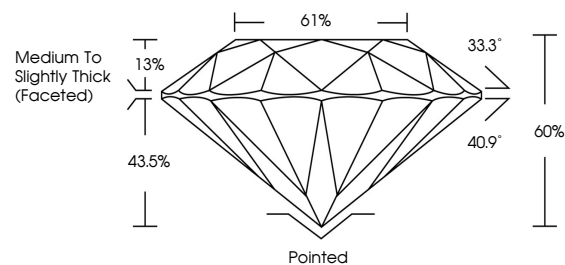

ELECTRONIC COPY

LG759524067
Report verification at igi.org

December 26, 2025
IGI Report Number **LG759524067**
Description **LABORATORY GROWN DIAMOND**
Shape and Cutting Style **ROUND BRILLIANT**
Measurements **9.85 - 9.90 X 5.92 MM**
GRADING RESULTS
Carat Weight **3.54 CARATS**
Color Grade **E**
Clarity Grade **VS 1**
Cut Grade **EXCELLENT**

December 26, 2025
IGI Report Number **LG759524067**
Description **LABORATORY GROWN DIAMOND**
Shape and Cutting Style **ROUND BRILLIANT**
Measurements **9.85 - 9.90 X 5.92 MM**

GRADING RESULTS

Carat Weight **3.54 CARATS**
Color Grade **E**
Clarity Grade **VS 1**
Cut Grade **EXCELLENT**

PROPORTIONS

Sample Image Used

CLARITY CHARACTERISTICS

KEY TO SYMBOLS

Red symbols indicate internal characteristics.
Green symbols indicate external characteristics.

COLOR

D E F G H I J Faint Very Light Light

December 26, 2025
IGI Report No **LG759524067**
ROUND BRILLIANT
9.85 - 9.90 X 5.92 MM
3.54 CARATS
Color Grade **E**
Clarity Grade **VS 1**
Cut Grade **EXCELLENT**
Depth **60%**
Table **61%**
Girdle **Medium To Slightly Thick (Faceted)**
Culet **Pointed**
Polish **EXCELLENT**
Symmetry **EXCELLENT**
Fluorescence **NONE**
Inscription(s) **IGI LG759524067**
Comments: This Laboratory Grown Diamond was created by Chemical Vapor Deposition (CVD) growth process. Type IIa