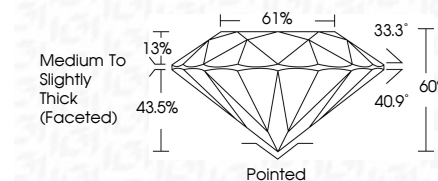

ELECTRONIC COPY

LG759524067
Report verification at igi.org

December 26, 2025
IGI Report Number **LG759524067**
Description **LABORATORY GROWN DIAMOND**
Shape and Cutting Style **ROUND BRILLIANT**
Measurements **9.85 - 9.90 X 5.92 MM**
GRADING RESULTS
Carat Weight **3.54 CARATS**
Color Grade **E**
Clarity Grade **VS 1**
Cut Grade **EXCELLENT**

December 26, 2025
IGI Report Number **LG759524067**
Description **LABORATORY GROWN DIAMOND**
Shape and Cutting Style **ROUND BRILLIANT**
Measurements **9.85 - 9.90 X 5.92 MM**

GRADING RESULTS

Carat Weight **3.54 CARATS**
Color Grade **E**
Clarity Grade **VS 1**
Cut Grade **EXCELLENT**

PROPORTIONS

Sample Image Used

CLARITY CHARACTERISTICS

KEY TO SYMBOLS

Red symbols indicate internal characteristics.
Green symbols indicate external characteristics.

COLOR

D E F G H I J Faint Very Light Light

CLARITY

FL	IF	VS ¹⁻²	VS ¹⁻²	SI ¹⁻²	I ¹⁻³
Flawless	Internally Flawless	Very Very Slightly Included	Very Slightly Included	Slightly Included	Included

ADDITIONAL GRADING INFORMATION

Polish **EXCELLENT**
Symmetry **EXCELLENT**
Fluorescence **NONE**
Inscription(s) **IGI LG759524067**
Comments: This Laboratory Grown Diamond was created by Chemical Vapor Deposition (CVD) growth process. Type IIa