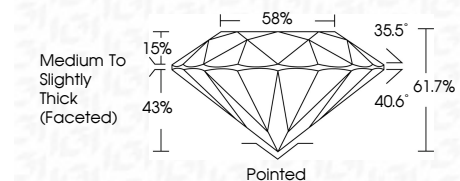

**ELECTRONIC COPY**

LG784613692  
Report verification at [igi.org](http://igi.org)

March 19, 2026  
IGI Report Number **LG784613692**  
Description **LABORATORY GROWN DIAMOND**  
Shape and Cutting Style **ROUND BRILLIANT**  
Measurements **8.16 - 8.20 X 5.05 MM**

**GRADING RESULTS**  
Carat Weight **2.08 CARATS**  
Color Grade **F**  
Clarity Grade **VS 1**  
Cut Grade **IDEAL**

**ADDITIONAL GRADING INFORMATION**  
Polish **EXCELLENT**  
Symmetry **EXCELLENT**  
Fluorescence **NONE**  
Inscription(s) **IGI LG784613692**  
Comments: This Laboratory Grown Diamond was created by Chemical Vapor Deposition (CVD) growth process. Type IIa

March 19, 2026  
IGI Report No **LG784613692**  
**ROUND BRILLIANT**  
8.16 - 8.20 X 5.05 MM  
Carat Weight **2.08 CARATS**  
Color Grade **F**  
Clarity Grade **VS 1**  
Cut Grade **IDEAL**  
Depth **61.7%**  
Table **15%**  
Girdle **Medium To Slightly Thick (Faceted)**  
Culet **Pointed**  
Polish **EXCELLENT**  
Symmetry **EXCELLENT**  
Fluorescence **NONE**  
Inscription(s) **IGI LG784613692**  
Comments: This Laboratory Grown Diamond was created by Chemical Vapor Deposition (CVD) growth process. Type IIa

March 19, 2026  
IGI Report Number **LG784613692**  
Description **LABORATORY GROWN DIAMOND**  
Shape and Cutting Style **ROUND BRILLIANT**  
Measurements **8.16 - 8.20 X 5.05 MM**  
**GRADING RESULTS**  
Carat Weight **2.08 CARATS**  
Color Grade **F**  
Clarity Grade **VS 1**  
Cut Grade **IDEAL**