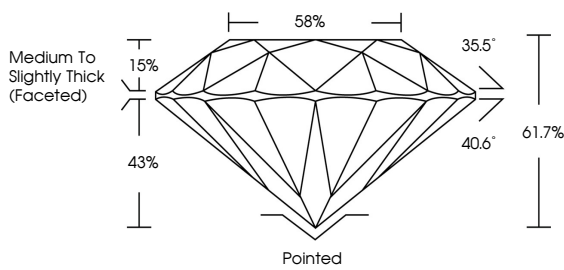

PROPORTIONS

COLOR

D	E	F	G	H	I	J	Faint	Very Light	Light

CLARITY

FL	IF	VS¹⁻²	VS¹⁻²	SI¹⁻²	I¹⁻³
Flawless	Internally Flawless	Very Very Slightly Included	Very Slightly Included	Slightly Included	Included

Certified
**SUSTAINABILITY RATED
DIAMOND**
SCS GLOBAL SERVICES

All certified diamonds come with an individual certificate, **ONLY** available at an accredited retailer

FOR THE SUSTAINABILITY RATED CERTIFICATE, SCAN HERE →