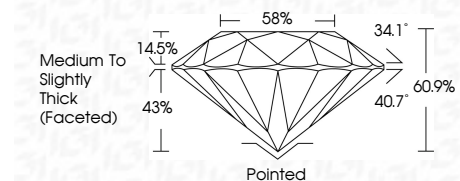

**ELECTRONIC COPY**

LG784653377  
Report verification at igi.org

March 23, 2026  
IGI Report Number **LG784653377**  
Description **LABORATORY GROWN DIAMOND**  
Shape and Cutting Style **ROUND BRILLIANT**  
Measurements **8.16 - 8.22 X 4.99 MM**

**GRADING RESULTS**  
Carat Weight **2.06 CARATS**  
Color Grade **D**  
Clarity Grade **VVS 2**  
Cut Grade **IDEAL**

**ADDITIONAL GRADING INFORMATION**  
Polish **EXCELLENT**  
Symmetry **EXCELLENT**  
Fluorescence **NONE**  
Inscription(s) **IGI LG784653377**  
Comments: This Laboratory Grown Diamond was created by Chemical Vapor Deposition (CVD) growth process. Type IIa

March 23, 2026  
IGI Report No LG784653377  
**ROUND BRILLIANT**  
8.16 - 8.22 X 4.99 MM  
2.06 CARATS  
Color Grade **D**  
Clarity Grade **VVS 2**  
Depth **40.7%**  
Table **58%**  
Girdle **Medium To Slightly Thick (Faceted)**  
Culet **Pointed**  
Polish **EXCELLENT**  
Symmetry **EXCELLENT**  
Fluorescence **NONE**  
Inscription(s) **IGI LG784653377**  
Comments: This Laboratory Grown Diamond was created by Chemical Vapor Deposition (CVD) growth process. Type IIa

March 23, 2026  
IGI Report Number **LG784653377**  
Description **LABORATORY GROWN DIAMOND**  
Shape and Cutting Style **ROUND BRILLIANT**  
Measurements **8.16 - 8.22 X 4.99 MM**  
**GRADING RESULTS**  
Carat Weight **2.06 CARATS**  
Color Grade **D**  
Clarity Grade **VVS 2**  
Cut Grade **IDEAL**