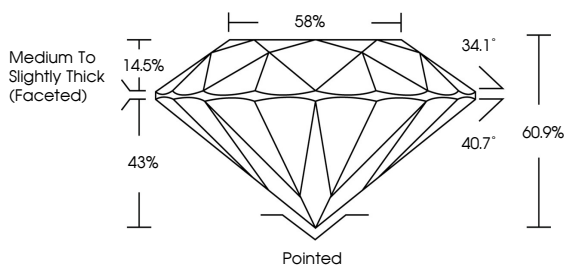

PROPORTIONS

COLOR

D	E	F	G	H	I	J	Faint	Very Light	Light

CLARITY

FL	IF	VVS¹⁻²	VS¹⁻²	SI¹⁻²	I¹⁻³
Flawless	Internally Flawless	Very Very Slightly Included	Very Slightly Included	Slightly Included	Included

Certified
SUSTAINABILITY RATED DIAMOND
SCS GLOBAL SERVICES

All certified diamonds come with an individual certificate, **ONLY** available at an accredited retailer

FOR THE SUSTAINABILITY RATED CERTIFICATE, SCAN HERE →