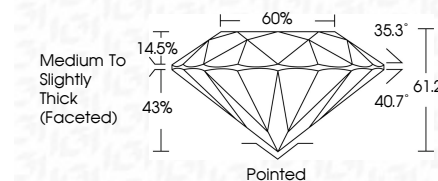

ADDITIONAL GRADING INFORMATION
Polish **EXCELLENT**
Symmetry **EXCELLENT**
Fluorescence **NONE**
Inscription(s) **IGI LG784653380**

Comments: This Laboratory Grown Diamond was created by Chemical Vapor Deposition (CVD) growth process. Type IIa

COLOR

D E F G H I J Faint Very Light Light

CLARITY

FL	IF	VS¹⁻²	VS¹⁻²	SI¹⁻²	I¹⁻³
Flawless	Internally Flawless	Very Very Slightly Included	Very Slightly Included	Slightly Included	Included

ADDITIONAL GRADING INFORMATION

Polish **EXCELLENT**
Symmetry **EXCELLENT**
Fluorescence **NONE**
Inscription(s) **IGI LG784653380**
Comments: This Laboratory Grown Diamond was created by Chemical Vapor Deposition (CVD) growth process. Type IIa

IGI

March 23, 2026
IGI Report No **LG784653380**
ROUND BRILLIANT
8.07 - 8.15 X 4.96 MM
2.03 CARATS
Color Grade **D**
Clarity Grade **VS 1**
Depth **IDEAL**
Table **60%**
Girdle **Medium To Slightly Thick (Faceted)**
Culet **Pointed**
Polish **EXCELLENT**
Symmetry **EXCELLENT**
Fluorescence **NONE**
Inscriptions(s) **IGI LG784653380**
Comments: This Laboratory Grown Diamond was created by Chemical Vapor Deposition (CVD) growth process. Type IIa

Certified
**SUSTAINABILITY RATED
DIAMOND**
SCS GLOBAL SERVICES

All certified diamonds come with an individual certificate, **ONLY** available at an accredited retailer

FOR THE SUSTAINABILITY RATED CERTIFICATE, SCAN HERE →