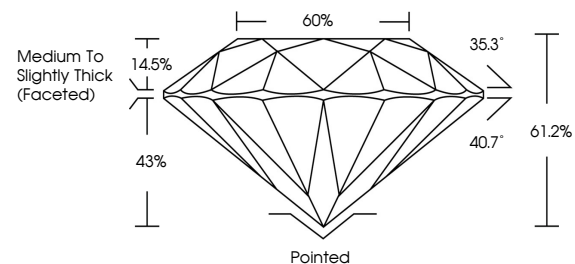

ELECTRONIC COPY

LG784653380
Report verification at igi.org

March 23, 2026
IGI Report Number **LG784653380**
Description **LABORATORY GROWN DIAMOND**
Shape and Cutting Style **ROUND BRILLIANT**
Measurements **8.07 - 8.15 X 4.96 MM**
GRADING RESULTS
Carat Weight **2.03 CARATS**
Color Grade **D**
Clarity Grade **VS 1**
Cut Grade **IDEAL**

March 23, 2026
IGI Report Number **LG784653380**
Description **LABORATORY GROWN DIAMOND**
Shape and Cutting Style **ROUND BRILLIANT**
Measurements **8.07 - 8.15 X 4.96 MM**
GRADING RESULTS
Carat Weight **2.03 CARATS**
Color Grade **D**
Clarity Grade **VS 1**
Cut Grade **IDEAL**

PROPORTIONS