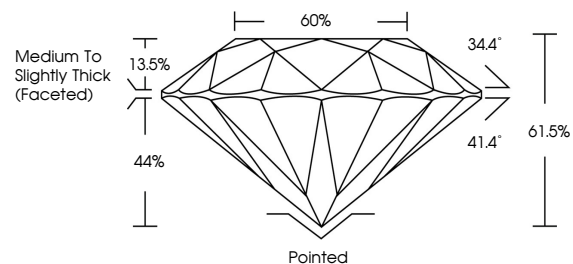

ELECTRONIC COPY

LG784653518
Report verification at igi.org

March 23, 2026
IGI Report Number **LG784653518**
Description **LABORATORY GROWN DIAMOND**
Shape and Cutting Style **ROUND BRILLIANT**
Measurements **8.10 - 8.16 X 5.01 MM**
GRADING RESULTS
Carat Weight **2.04 CARATS**
Color Grade **E**
Clarity Grade **VVS 2**
Cut Grade **IDEAL**

March 23, 2026
IGI Report Number **LG784653518**
Description **LABORATORY GROWN DIAMOND**
Shape and Cutting Style **ROUND BRILLIANT**
Measurements **8.10 - 8.16 X 5.01 MM**
GRADING RESULTS
Carat Weight **2.04 CARATS**
Color Grade **E**
Clarity Grade **VVS 2**
Cut Grade **IDEAL**

PROPORTIONS

Sample Image Used

ADDITIONAL GRADING INFORMATION
Polish **EXCELLENT**
Symmetry **EXCELLENT**
Fluorescence **NONE**
Inscription(s) **IGI LG784653518**

Comments: This Laboratory Grown Diamond was created by Chemical Vapor Deposition (CVD) growth process. Type IIa

IGI

March 23, 2026
IGI Report No **LG784653518**
ROUND BRILLIANT
8.10 - 8.16 X 5.01 MM
Carat Weight **2.04 CARATS**
Color Grade **E**
Clarity Grade **VVS 2**
Cut Grade **IDEAL**
Depth **61.5%**
Table **60%**
Girdle **Medium To Slightly Thick (Faceted)**
Culet **Pointed**
Polish **EXCELLENT**
Symmetry **EXCELLENT**
Fluorescence **NONE**
Inscriptions(s) **IGI LG784653518**
Comments: This Laboratory Grown Diamond was created by Chemical Vapor Deposition (CVD) growth process. Type IIa