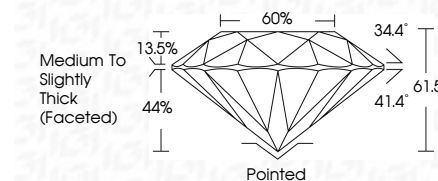

ELECTRONIC COPY

LG784653518
Report verification at igi.org

March 23, 2026
IGI Report Number **LG784653518**
Description **LABORATORY GROWN DIAMOND**
Shape and Cutting Style **ROUND BRILLIANT**
Measurements **8.10 - 8.16 X 5.01 MM**
GRADING RESULTS
Carat Weight **2.04 CARATS**
Color Grade **E**
Clarity Grade **VVS 2**
Cut Grade **IDEAL**

March 23, 2026
IGI Report Number **LG784653518**
Description **LABORATORY GROWN DIAMOND**
Shape and Cutting Style **ROUND BRILLIANT**
Measurements **8.10 - 8.16 X 5.01 MM**
GRADING RESULTS
Carat Weight **2.04 CARATS**
Color Grade **E**
Clarity Grade **VVS 2**
Cut Grade **IDEAL**

PROPORTIONS

Sample Image Used

ADDITIONAL GRADING INFORMATION
Polish **EXCELLENT**
Symmetry **EXCELLENT**
Fluorescence **NONE**
Inscription(s) **IGI LG784653518**

Comments: This Laboratory Grown Diamond was created by Chemical Vapor Deposition (CVD) growth process. Type IIa

IGI

March 23, 2026
IGI Report No **LG784653518**
ROUND BRILLIANT
8.10 - 8.16 X 5.01 MM
Carat Weight **2.04 CARATS**
Color Grade **E**
Clarity Grade **VVS 2**
Cut Grade **IDEAL**
Depth **61.5%**
Table **60%**
Girdle **Medium To Slightly Thick (Faceted)**
Culet **Pointed**
Polish **EXCELLENT**
Symmetry **EXCELLENT**
Fluorescence **NONE**
Inscriptions(s) **IGI LG784653518**
Comments: This Laboratory Grown Diamond was created by Chemical Vapor Deposition (CVD) growth process. Type IIa