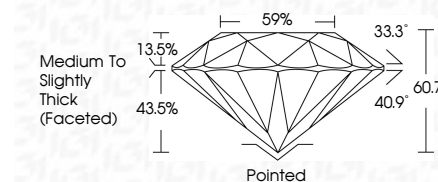

ADDITIONAL GRADING INFORMATION

Polish **EXCELLENT**
Symmetry **EXCELLENT**
Fluorescence **NONE**
Inscription(s) **IGI LG784697057**

Comments: This Laboratory Grown Diamond was created by Chemical Vapor Deposition (CVD) growth process. Type IIa

COLOR

D E F G H I J Faint Very Light Light

CLARITY

FL	IF	VS¹⁻²	VS¹⁻²	SI¹⁻²	I¹⁻³
Flawless	Internally Flawless	Very Very Slightly Included	Very Slightly Included	Slightly Included	Included

ADDITIONAL GRADING INFORMATION

Polish **EXCELLENT**
Symmetry **EXCELLENT**
Fluorescence **NONE**
Inscription(s) **IGI LG784697057**
Comments: This Laboratory Grown Diamond was created by Chemical Vapor Deposition (CVD) growth process. Type IIa

IGI

March 25, 2026
IGI Report No **LG784697057**
ROUND BRILLIANT
7.49 - 7.52 X 4.55 MM
1.58 CARAT
Color Grade **D**
Clarity Grade **VS 1**
Depth **60.7%**
Table **59%**
Girdle **Medium To Slightly Thick (Faceted)**
Culet **Pointed**
Polish **EXCELLENT**
Symmetry **EXCELLENT**
Fluorescence **NONE**
Inscriptions(s) **IGI LG784697057**
Comments: This Laboratory Grown Diamond was created by Chemical Vapor Deposition (CVD) growth process. Type IIa

Certified
**SUSTAINABILITY RATED
DIAMOND**
SCS GLOBAL SERVICES

All certified diamonds come with an individual certificate, **ONLY** available at an accredited retailer

FOR THE SUSTAINABILITY RATED CERTIFICATE, SCAN HERE →