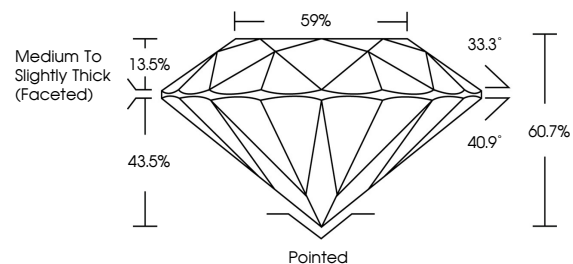

**ELECTRONIC COPY**

LG784697057  
Report verification at [igi.org](http://igi.org)

March 25, 2026  
IGI Report Number **LG784697057**  
Description **LABORATORY GROWN DIAMOND**  
Shape and Cutting Style **ROUND BRILLIANT**  
Measurements **7.49 - 7.52 X 4.55 MM**  
**GRADING RESULTS**  
Carat Weight **1.58 CARAT**  
Color Grade **D**  
Clarity Grade **VS 1**  
Cut Grade **IDEAL**

March 25, 2026  
IGI Report Number **LG784697057**  
Description **LABORATORY GROWN DIAMOND**  
Shape and Cutting Style **ROUND BRILLIANT**  
Measurements **7.49 - 7.52 X 4.55 MM**  
**GRADING RESULTS**  
Carat Weight **1.58 CARAT**  
Color Grade **D**  
Clarity Grade **VS 1**  
Cut Grade **IDEAL**

**PROPORTIONS**

Sample Image Used

**ADDITIONAL GRADING INFORMATION**

Polish **EXCELLENT**  
Symmetry **EXCELLENT**  
Fluorescence **NONE**  
Inscription(s) **IGI LG784697057**

Comments: This Laboratory Grown Diamond was created by Chemical Vapor Deposition (CVD) growth process. Type IIa

**IGI**

March 25, 2026  
IGI Report No **LG784697057**  
**ROUND BRILLIANT**  
7.49 - 7.52 X 4.55 MM  
1.58 CARAT  
Color Grade **D**  
Clarity Grade **VS 1**  
Depth **60.7%**  
Table **59%**  
Girdle **Medium To Slightly Thick (Faceted)**  
Culet **Pointed**  
Polish **EXCELLENT**  
Symmetry **EXCELLENT**  
Fluorescence **NONE**  
Inscriptions(s) **IGI LG784697057**  
Comments: This Laboratory Grown Diamond was created by Chemical Vapor Deposition (CVD) growth process. Type IIa