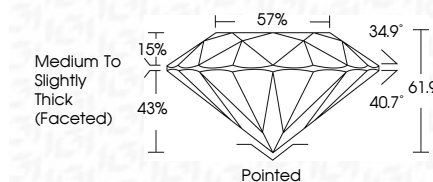

ADDITIONAL GRADING INFORMATION
Polish **EXCELLENT**
Symmetry **EXCELLENT**
Fluorescence **NONE**
Inscription(s) **IGI LG784697077**
Comments: This Laboratory Grown Diamond was created by Chemical Vapor Deposition (CVD) growth process. Type IIa

COLOR

D E F G H I J Faint Very Light Light

CLARITY

FL	IF	VS¹⁻²	VS¹⁻²	SI¹⁻²	I¹⁻³
Flawless	Internally Flawless	Very Very Slightly Included	Very Slightly Included	Slightly Included	Included

ADDITIONAL GRADING INFORMATION

Polish **EXCELLENT**
Symmetry **EXCELLENT**
Fluorescence **NONE**
Inscription(s) **IGI LG784697077**
Comments: This Laboratory Grown Diamond was created by Chemical Vapor Deposition (CVD) growth process. Type IIa

IGI

March 24, 2026
IGI Report No **LG784697077**
ROUND BRILLIANT
7.42 - 7.49 X 4.62 MM
1.58 CARAT
Color Grade **E**
Clarity Grade **VVS 2**
Depth **IDEAL**
Table **61.9%**
Girdle **57%**
Medium To Slightly Thick (Faceted)
Culet **Pointed**
Polish **EXCELLENT**
Symmetry **EXCELLENT**
Fluorescence **NONE**
Inscriptions(s) **IGI LG784697077**
Comments: This Laboratory Grown Diamond was created by Chemical Vapor Deposition (CVD) growth process. Type IIa

Certified
SUSTAINABILITY RATED DIAMOND
SCS GLOBAL SERVICES

All certified diamonds come with an individual certificate, **ONLY** available at an accredited retailer

FOR THE SUSTAINABILITY RATED CERTIFICATE, SCAN HERE →