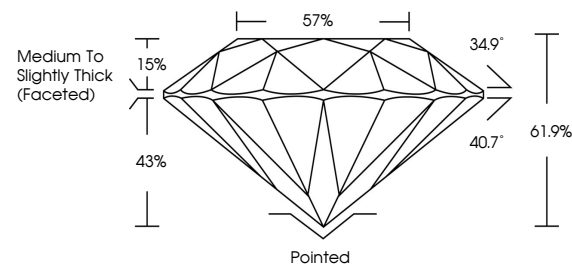

ELECTRONIC COPY

LG784697077
Report verification at igi.org

March 24, 2026
IGI Report Number **LG784697077**
Description **LABORATORY GROWN DIAMOND**
Shape and Cutting Style **ROUND BRILLIANT**
Measurements **7.42 - 7.49 X 4.62 MM**
GRADING RESULTS
Carat Weight **1.58 CARAT**
Color Grade **E**
Clarity Grade **VVS 2**
Cut Grade **IDEAL**

March 24, 2026
IGI Report Number **LG784697077**
Description **LABORATORY GROWN DIAMOND**
Shape and Cutting Style **ROUND BRILLIANT**
Measurements **7.42 - 7.49 X 4.62 MM**
GRADING RESULTS
Carat Weight **1.58 CARAT**
Color Grade **E**
Clarity Grade **VVS 2**
Cut Grade **IDEAL**

PROPORTIONS