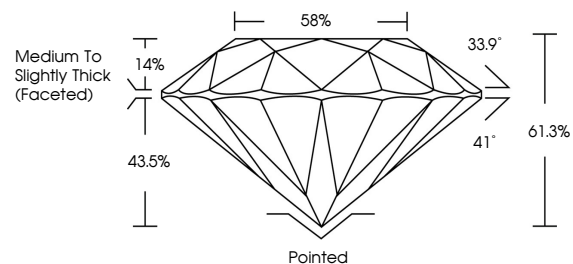

**ELECTRONIC COPY**

LG784697080  
Report verification at igi.org

March 24, 2026  
IGI Report Number **LG784697080**  
Description **LABORATORY GROWN DIAMOND**  
Shape and Cutting Style **ROUND BRILLIANT**  
Measurements **7.48 - 7.51 X 4.60 MM**  
**GRADING RESULTS**  
Carat Weight **1.59 CARAT**  
Color Grade **D**  
Clarity Grade **VVS 2**  
Cut Grade **IDEAL**

March 24, 2026  
IGI Report Number **LG784697080**  
Description **LABORATORY GROWN DIAMOND**  
Shape and Cutting Style **ROUND BRILLIANT**  
Measurements **7.48 - 7.51 X 4.60 MM**  
**GRADING RESULTS**  
Carat Weight **1.59 CARAT**  
Color Grade **D**  
Clarity Grade **VVS 2**  
Cut Grade **IDEAL**

**PROPORTIONS**

Sample Image Used

**ADDITIONAL GRADING INFORMATION**  
Polish **EXCELLENT**  
Symmetry **EXCELLENT**  
Fluorescence **NONE**  
Inscription(s) **IGI LG784697080**

Comments: This Laboratory Grown Diamond was created by Chemical Vapor Deposition (CVD) growth process. Type IIa

**IGI**

March 24, 2026  
IGI Report No **LG784697080**  
**ROUND BRILLIANT**  
7.48 - 7.51 X 4.60 MM  
1.59 CARAT  
Color Grade **D**  
Clarity Grade **VVS 2**  
Cut Grade **IDEAL**  
Depth **61.3%**  
Table **14%**  
Girdle **Medium To Slightly Thick (Faceted)**  
Culet **Pointed**  
Polish **EXCELLENT**  
Symmetry **EXCELLENT**  
Fluorescence **NONE**  
Inscriptions(s) **IGI LG784697080**  
Comments: This Laboratory Grown Diamond was created by Chemical Vapor Deposition (CVD) growth process. Type IIa