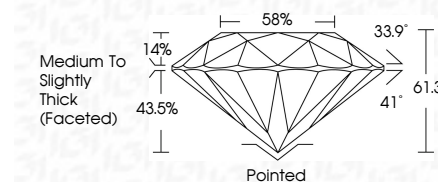

ADDITIONAL GRADING INFORMATION
Polish **EXCELLENT**
Symmetry **EXCELLENT**
Fluorescence **NONE**
Inscription(s) **IGI LG784697080**

Comments: This Laboratory Grown Diamond was created by Chemical Vapor Deposition (CVD) growth process. Type IIa

COLOR

D E F G H I J Faint Very Light Light

CLARITY

FL	IF	VS¹⁻²	VS¹⁻²	SI¹⁻²	I¹⁻³
Flawless	Internally Flawless	Very Very Slightly Included	Very Slightly Included	Slightly Included	Included

ADDITIONAL GRADING INFORMATION

Polish **EXCELLENT**
Symmetry **EXCELLENT**
Fluorescence **NONE**
Inscription(s) **IGI LG784697080**
Comments: This Laboratory Grown Diamond was created by Chemical Vapor Deposition (CVD) growth process. Type IIa

IGI

March 24, 2026
IGI Report No **LG784697080**
ROUND BRILLIANT
7.48 - 7.51 X 4.60 MM
1.59 CARAT
Color Grade **D**
Clarity Grade **VVS 2**
Cut Grade **IDEAL**
Depth **61.3%**
Table **14%**
Girdle **Medium To Slightly Thick (Faceted)**
Culet **Pointed**
Polish **EXCELLENT**
Symmetry **EXCELLENT**
Fluorescence **NONE**
Inscriptions(s) **IGI LG784697080**
Comments: This Laboratory Grown Diamond was created by Chemical Vapor Deposition (CVD) growth process. Type IIa

Certified
**SUSTAINABILITY RATED
DIAMOND**
SCS GLOBAL SERVICES

All certified diamonds come with an individual certificate, **ONLY** available at an accredited retailer

FOR THE SUSTAINABILITY RATED CERTIFICATE, SCAN HERE →