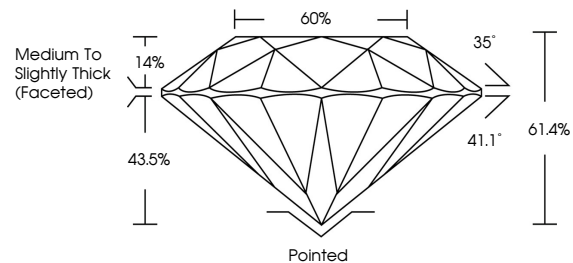

ELECTRONIC COPY

LG784697135
Report verification at igi.org

March 22, 2026
IGI Report Number **LG784697135**
Description **LABORATORY GROWN DIAMOND**
Shape and Cutting Style **ROUND BRILLIANT**
Measurements **7.47 - 7.52 X 4.60 MM**
GRADING RESULTS
Carat Weight **1.59 CARAT**
Color Grade **E**
Clarity Grade **VVS 2**
Cut Grade **IDEAL**

March 22, 2026
IGI Report Number **LG784697135**
Description **LABORATORY GROWN DIAMOND**
Shape and Cutting Style **ROUND BRILLIANT**
Measurements **7.47 - 7.52 X 4.60 MM**
GRADING RESULTS
Carat Weight **1.59 CARAT**
Color Grade **E**
Clarity Grade **VVS 2**
Cut Grade **IDEAL**

PROPORTIONS