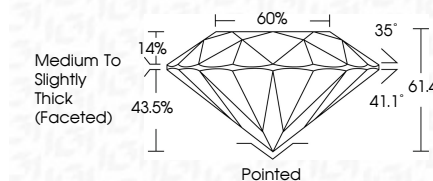

ADDITIONAL GRADING INFORMATION
Polish **EXCELLENT**
Symmetry **EXCELLENT**
Fluorescence **NONE**
Inscription(s) **IGI LG784697135**

Comments: This Laboratory Grown Diamond was created by Chemical Vapor Deposition (CVD) growth process. Type IIa

COLOR

D E F G H I J Faint Very Light Light

CLARITY

FL	IF	VS¹⁻²	VS¹⁻²	SI¹⁻²	I¹⁻³
Flawless	Internally Flawless	Very Very Slightly Included	Very Slightly Included	Slightly Included	Included

ADDITIONAL GRADING INFORMATION

Polish **EXCELLENT**
Symmetry **EXCELLENT**
Fluorescence **NONE**
Inscription(s) **IGI LG784697135**
Comments: This Laboratory Grown Diamond was created by Chemical Vapor Deposition (CVD) growth process. Type IIa

IGI

March 22, 2026
IGI Report No **LG784697135**
ROUND BRILLIANT
7.47 - 7.52 X 4.60 MM
1.59 CARAT
Color Grade **E**
Clarity Grade **VVS 2**
Depth **IDEAL**
Table **60%**
Girdle **Medium To Slightly Thick (Faceted)**
Culet **Pointed**
Polish **EXCELLENT**
Symmetry **EXCELLENT**
Fluorescence **NONE**
Inscriptions(s) **IGI LG784697135**
Comments: This Laboratory Grown Diamond was created by Chemical Vapor Deposition (CVD) growth process. Type IIa

Certified
**SUSTAINABILITY RATED
DIAMOND**
SCS GLOBAL SERVICES

All certified diamonds come with an individual certificate, **ONLY** available at an accredited retailer

FOR THE SUSTAINABILITY RATED CERTIFICATE, SCAN HERE →