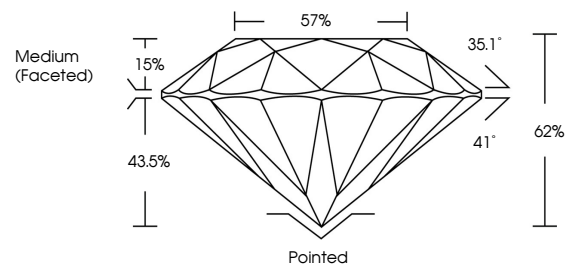

ELECTRONIC COPY

LG784697202
Report verification at igi.org

March 22, 2026
IGI Report Number **LG784697202**
Description **LABORATORY GROWN DIAMOND**
Shape and Cutting Style **ROUND BRILLIANT**
Measurements **7.40 - 7.48 X 4.61 MM**
GRADING RESULTS
Carat Weight **1.54 CARAT**
Color Grade **E**
Clarity Grade **VVS 2**
Cut Grade **IDEAL**

March 22, 2026
IGI Report Number **LG784697202**
Description **LABORATORY GROWN DIAMOND**
Shape and Cutting Style **ROUND BRILLIANT**
Measurements **7.40 - 7.48 X 4.61 MM**
GRADING RESULTS
Carat Weight **1.54 CARAT**
Color Grade **E**
Clarity Grade **VVS 2**
Cut Grade **IDEAL**

PROPORTIONS

Sample Image Used

ADDITIONAL GRADING INFORMATION
Polish **EXCELLENT**
Symmetry **EXCELLENT**
Fluorescence **NONE**
Inscription(s) **IGI LG784697202**

Comments: This Laboratory Grown Diamond was created by Chemical Vapor Deposition (CVD) growth process. Type IIa

IGI

March 22, 2026
IGI Report No **LG784697202**
ROUND BRILLIANT
7.40 - 7.48 X 4.61 MM
Carat Weight **1.54 CARAT**
Color Grade **E**
Clarity Grade **VVS 2**
Cut Grade **IDEAL**
Depth **62%**
Table **57%**
Girdle **Medium (Faceted)**
Culet **Pointed**
Polish **EXCELLENT**
Symmetry **EXCELLENT**
Fluorescence **NONE**
Inscriptions(s) **IGI LG784697202**
Comments: This Laboratory Grown Diamond was created by Chemical Vapor Deposition (CVD) growth process. Type IIa