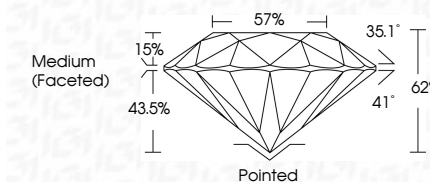

ADDITIONAL GRADING INFORMATION
Polish **EXCELLENT**
Symmetry **EXCELLENT**
Fluorescence **NONE**
Inscription(s) **IGI LG784697202**

Comments: This Laboratory Grown Diamond was created by Chemical Vapor Deposition (CVD) growth process. Type IIa

COLOR

D E F G H I J Faint Very Light Light

CLARITY

FL	IF	VS¹⁻²	VS¹⁻²	SI¹⁻²	I¹⁻³
Flawless	Internally Flawless	Very Very Slightly Included	Very Slightly Included	Slightly Included	Included

ADDITIONAL GRADING INFORMATION

Polish **EXCELLENT**
Symmetry **EXCELLENT**
Fluorescence **NONE**
Inscription(s) **IGI LG784697202**
Comments: This Laboratory Grown Diamond was created by Chemical Vapor Deposition (CVD) growth process. Type IIa

IGI

March 22, 2026
IGI Report No **LG784697202**
ROUND BRILLIANT
7.40 - 7.48 X 4.61 MM
Carat Weight **1.54 CARAT**
Color Grade **E**
Clarity Grade **VVS 2**
Cut Grade **IDEAL**
Depth **62%**
Table **57%**
Girdle **Medium (Faceted)**
Culet **Pointed**
Polish **EXCELLENT**
Symmetry **EXCELLENT**
Fluorescence **NONE**
Inscriptions(s) **IGI LG784697202**
Comments: This Laboratory Grown Diamond was created by Chemical Vapor Deposition (CVD) growth process. Type IIa

Certified
**SUSTAINABILITY RATED
DIAMOND**
SCS GLOBAL SERVICES

All certified diamonds come with an individual certificate, **ONLY** available at an accredited retailer

FOR THE SUSTAINABILITY RATED CERTIFICATE, SCAN HERE →