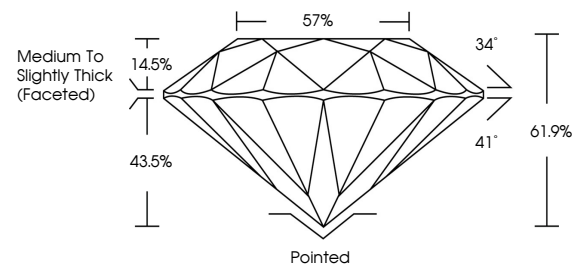

ELECTRONIC COPY

LG785603629
Report verification at igi.org

March 24, 2026
IGI Report Number **LG785603629**
Description **LABORATORY GROWN DIAMOND**
Shape and Cutting Style **ROUND BRILLIANT**
Measurements **6.47 - 6.51 X 4.02 MM**
GRADING RESULTS
Carat Weight **1.04 CARAT**
Color Grade **D**
Clarity Grade **VVS 2**
Cut Grade **IDEAL**

March 24, 2026
IGI Report Number **LG785603629**
Description **LABORATORY GROWN DIAMOND**
Shape and Cutting Style **ROUND BRILLIANT**
Measurements **6.47 - 6.51 X 4.02 MM**
GRADING RESULTS
Carat Weight **1.04 CARAT**
Color Grade **D**
Clarity Grade **VVS 2**
Cut Grade **IDEAL**

PROPORTIONS

Sample Image Used

ADDITIONAL GRADING INFORMATION
Polish **EXCELLENT**
Symmetry **EXCELLENT**
Fluorescence **NONE**
Inscription(s) **IGI LG785603629**

Comments: This Laboratory Grown Diamond was created by Chemical Vapor Deposition (CVD) growth process. Type IIa

IGI

March 24, 2026
IGI Report No **LG785603629**
ROUND BRILLIANT
6.47 - 6.51 X 4.02 MM
Carat Weight **1.04 CARAT**
Color Grade **D**
Clarity Grade **VVS 2**
Cut Grade **IDEAL**
Depth **61.9%**
Table **57%**
Girdle **Medium To Slightly Thick (Faceted)**
Culet **Pointed**
Polish **EXCELLENT**
Symmetry **EXCELLENT**
Fluorescence **NONE**
Inscription(s) **IGI LG785603629**
Comments: This Laboratory Grown Diamond was created by Chemical Vapor Deposition (CVD) growth process. Type IIa