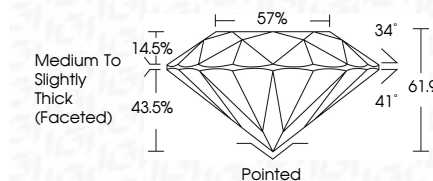

ELECTRONIC COPY

LG785603629
Report verification at igi.org

March 24, 2026
IGI Report Number **LG785603629**
Description **LABORATORY GROWN DIAMOND**
Shape and Cutting Style **ROUND BRILLIANT**
Measurements **6.47 - 6.51 X 4.02 MM**
GRADING RESULTS
Carat Weight **1.04 CARAT**
Color Grade **D**
Clarity Grade **VVS 2**
Cut Grade **IDEAL**

March 24, 2026
IGI Report Number **LG785603629**
Description **LABORATORY GROWN DIAMOND**
Shape and Cutting Style **ROUND BRILLIANT**
Measurements **6.47 - 6.51 X 4.02 MM**
GRADING RESULTS
Carat Weight **1.04 CARAT**
Color Grade **D**
Clarity Grade **VVS 2**
Cut Grade **IDEAL**

PROPORTIONS

Sample Image Used

ADDITIONAL GRADING INFORMATION
Polish **EXCELLENT**
Symmetry **EXCELLENT**
Fluorescence **NONE**
Inscription(s) **IGI LG785603629**

Comments: This Laboratory Grown Diamond was created by Chemical Vapor Deposition (CVD) growth process. Type IIa

IGI

March 24, 2026
IGI Report No **LG785603629**
ROUND BRILLIANT
6.47 - 6.51 X 4.02 MM
Carat Weight **1.04 CARAT**
Color Grade **D**
Clarity Grade **VVS 2**
Cut Grade **IDEAL**
Depth **61.9%**
Table **57%**
Girdle **Medium To Slightly Thick (Faceted)**
Culet **Pointed**
Polish **EXCELLENT**
Symmetry **EXCELLENT**
Fluorescence **NONE**
Inscription(s) **IGI LG785603629**
Comments: This Laboratory Grown Diamond was created by Chemical Vapor Deposition (CVD) growth process. Type IIa