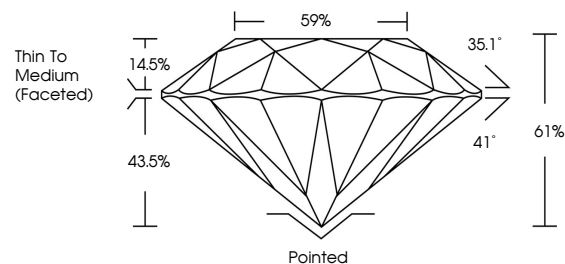

ELECTRONIC COPY

LG785603650
Report verification at igi.org

March 25, 2026
IGI Report Number **LG785603650**
Description **LABORATORY GROWN DIAMOND**
Shape and Cutting Style **ROUND BRILLIANT**
Measurements **6.46 - 6.51 X 3.96 MM**
GRADING RESULTS
Carat Weight **1.01 CARAT**
Color Grade **E**
Clarity Grade **VVS 2**
Cut Grade **IDEAL**

March 25, 2026
IGI Report Number **LG785603650**
Description **LABORATORY GROWN DIAMOND**
Shape and Cutting Style **ROUND BRILLIANT**
Measurements **6.46 - 6.51 X 3.96 MM**
GRADING RESULTS
Carat Weight **1.01 CARAT**
Color Grade **E**
Clarity Grade **VVS 2**
Cut Grade **IDEAL**

PROPORTIONS

Sample Image Used

ADDITIONAL GRADING INFORMATION

Polish **EXCELLENT**
Symmetry **EXCELLENT**
Fluorescence **NONE**
Inscription(s) **IGI LG785603650**

Comments: This Laboratory Grown Diamond was created by Chemical Vapor Deposition (CVD) growth process. Type IIa

IGI

March 25, 2026
IGI Report No **LG785603650**
ROUND BRILLIANT
6.46 - 6.51 X 3.96 MM
Carat Weight **1.01 CARAT**
Color Grade **E**
Clarity Grade **VVS 2**
Cut Grade **IDEAL**
Depth **61%**
Table **59%**
Girdle **Thin To Medium (Faceted)**
Culet **Pointed**
Polish **EXCELLENT**
Symmetry **EXCELLENT**
Fluorescence **NONE**
Inscriptions(s) **IGI LG785603650**
Comments: This Laboratory Grown Diamond was created by Chemical Vapor Deposition (CVD) growth process. Type IIa