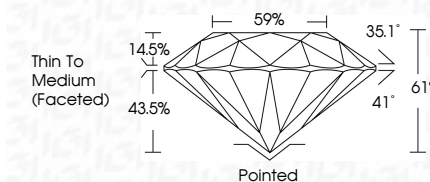

ELECTRONIC COPY

LG785603650
Report verification at igi.org

March 25, 2026
IGI Report Number **LG785603650**
Description **LABORATORY GROWN DIAMOND**
Shape and Cutting Style **ROUND BRILLIANT**
Measurements **6.46 - 6.51 X 3.96 MM**
GRADING RESULTS
Carat Weight **1.01 CARAT**
Color Grade **E**
Clarity Grade **VVS 2**
Cut Grade **IDEAL**

March 25, 2026
IGI Report Number **LG785603650**
Description **LABORATORY GROWN DIAMOND**
Shape and Cutting Style **ROUND BRILLIANT**
Measurements **6.46 - 6.51 X 3.96 MM**
GRADING RESULTS
Carat Weight **1.01 CARAT**
Color Grade **E**
Clarity Grade **VVS 2**
Cut Grade **IDEAL**

PROPORTIONS

Sample Image Used

ADDITIONAL GRADING INFORMATION

Polish **EXCELLENT**
Symmetry **EXCELLENT**
Fluorescence **NONE**
Inscription(s) **IGI LG785603650**

Comments: This Laboratory Grown Diamond was created by Chemical Vapor Deposition (CVD) growth process. Type IIa

IGI

March 25, 2026
IGI Report No **LG785603650**
ROUND BRILLIANT
6.46 - 6.51 X 3.96 MM
Carat Weight **1.01 CARAT**
Color Grade **E**
Clarity Grade **VVS 2**
Cut Grade **IDEAL**
Depth **61%**
Table **59%**
Girdle **Thin To Medium (Faceted)**
Culet **Pointed**
Polish **EXCELLENT**
Symmetry **EXCELLENT**
Fluorescence **NONE**
Inscriptions(s) **IGI LG785603650**
Comments: This Laboratory Grown Diamond was created by Chemical Vapor Deposition (CVD) growth process. Type IIa