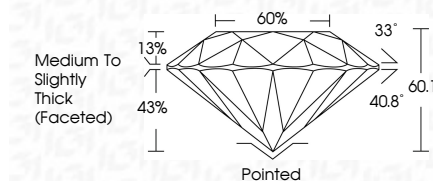

ADDITIONAL GRADING INFORMATION
Polish **EXCELLENT**
Symmetry **EXCELLENT**
Fluorescence **NONE**
Inscription(s) **IGI LG785603697**

Comments: This Laboratory Grown Diamond was created by Chemical Vapor Deposition (CVD) growth process. Type IIa

COLOR

D E F G H I J Faint Very Light Light

CLARITY

FL	IF	VS¹⁻²	VS¹⁻²	SI¹⁻²	I¹⁻³
Flawless	Internally Flawless	Very Very Slightly Included	Very Slightly Included	Slightly Included	Included

ADDITIONAL GRADING INFORMATION

Polish **EXCELLENT**
Symmetry **EXCELLENT**
Fluorescence **NONE**
Inscription(s) **IGI LG785603697**
Comments: This Laboratory Grown Diamond was created by Chemical Vapor Deposition (CVD) growth process. Type IIa

IGI

March 25, 2026
IGI Report No **LG785603697**
ROUND BRILLIANT
6.46 - 6.49 X 3.89 MM
1.00 CARAT
Color Grade **D**
Clarity Grade **VVS 2**
Depth **60.1%**
Table **60%**
Girdle **Medium To Slightly Thick (Faceted)**
Culet **Pointed**
Polish **EXCELLENT**
Symmetry **EXCELLENT**
Fluorescence **NONE**
Inscriptions(s) **IGI LG785603697**
Comments: This Laboratory Grown Diamond was created by Chemical Vapor Deposition (CVD) growth process. Type IIa

Certified
**SUSTAINABILITY RATED
DIAMOND**
SCS GLOBAL SERVICES

All certified diamonds come with an individual certificate, **ONLY** available at an accredited retailer

FOR THE SUSTAINABILITY RATED CERTIFICATE, SCAN HERE →