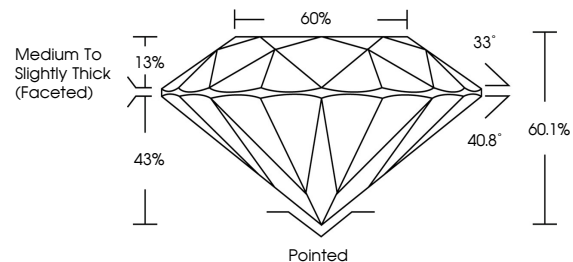

ELECTRONIC COPY

LG785603697
Report verification at igi.org

March 25, 2026
IGI Report Number **LG785603697**
Description **LABORATORY GROWN DIAMOND**
Shape and Cutting Style **ROUND BRILLIANT**
Measurements **6.46 - 6.49 X 3.89 MM**
GRADING RESULTS
Carat Weight **1.00 CARAT**
Color Grade **D**
Clarity Grade **VVS 2**
Cut Grade **IDEAL**

March 25, 2026
IGI Report Number **LG785603697**
Description **LABORATORY GROWN DIAMOND**
Shape and Cutting Style **ROUND BRILLIANT**
Measurements **6.46 - 6.49 X 3.89 MM**
GRADING RESULTS
Carat Weight **1.00 CARAT**
Color Grade **D**
Clarity Grade **VVS 2**
Cut Grade **IDEAL**

PROPORTIONS