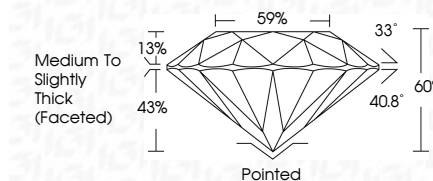

ELECTRONIC COPY

LG785613059
Report verification at igi.org

March 26, 2026
IGI Report Number **LG785613059**
Description **LABORATORY GROWN DIAMOND**
Shape and Cutting Style **ROUND BRILLIANT**
Measurements **6.49 - 6.54 X 3.91 MM**
GRADING RESULTS
Carat Weight **1.01 CARAT**
Color Grade **D**
Clarity Grade **VVS 2**
Cut Grade **IDEAL**

March 26, 2026
IGI Report Number **LG785613059**
Description **LABORATORY GROWN DIAMOND**
Shape and Cutting Style **ROUND BRILLIANT**
Measurements **6.49 - 6.54 X 3.91 MM**
GRADING RESULTS
Carat Weight **1.01 CARAT**
Color Grade **D**
Clarity Grade **VVS 2**
Cut Grade **IDEAL**

PROPORTIONS

Sample Image Used

ADDITIONAL GRADING INFORMATION

Polish **EXCELLENT**
Symmetry **EXCELLENT**
Fluorescence **NONE**
Inscription(s) **IGI LG785613059**

Comments: This Laboratory Grown Diamond was created by Chemical Vapor Deposition (CVD) growth process. Type IIa