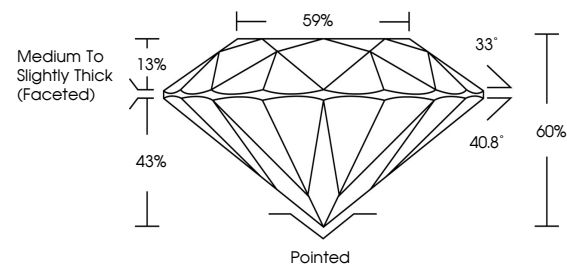

ELECTRONIC COPY

LG785613059
Report verification at igi.org

March 26, 2026
IGI Report Number **LG785613059**
Description **LABORATORY GROWN DIAMOND**
Shape and Cutting Style **ROUND BRILLIANT**
Measurements **6.49 - 6.54 X 3.91 MM**
GRADING RESULTS
Carat Weight **1.01 CARAT**
Color Grade **D**
Clarity Grade **VVS 2**
Cut Grade **IDEAL**

March 26, 2026
IGI Report Number **LG785613059**
Description **LABORATORY GROWN DIAMOND**
Shape and Cutting Style **ROUND BRILLIANT**
Measurements **6.49 - 6.54 X 3.91 MM**
GRADING RESULTS
Carat Weight **1.01 CARAT**
Color Grade **D**
Clarity Grade **VVS 2**
Cut Grade **IDEAL**

PROPORTIONS

Sample Image Used

ADDITIONAL GRADING INFORMATION

Polish **EXCELLENT**
Symmetry **EXCELLENT**
Fluorescence **NONE**
Inscription(s) **IGI LG785613059**

Comments: This Laboratory Grown Diamond was created by Chemical Vapor Deposition (CVD) growth process. Type IIa