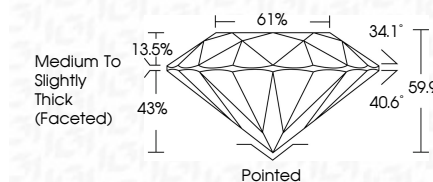

ELECTRONIC COPY

LG786615834
Report verification at igi.org

March 27, 2026
IGI Report Number **LG786615834**
Description **LABORATORY GROWN DIAMOND**
Shape and Cutting Style **ROUND BRILLIANT**
Measurements **7.47 - 7.51 X 4.49 MM**
GRADING RESULTS
Carat Weight **1.55 CARAT**
Color Grade **E**
Clarity Grade **VVS 2**
Cut Grade **EXCELLENT**

March 27, 2026
IGI Report Number **LG786615834**
Description **LABORATORY GROWN DIAMOND**
Shape and Cutting Style **ROUND BRILLIANT**
Measurements **7.47 - 7.51 X 4.49 MM**
GRADING RESULTS
Carat Weight **1.55 CARAT**
Color Grade **E**
Clarity Grade **VVS 2**
Cut Grade **EXCELLENT**

ADDITIONAL GRADING INFORMATION

Polish **EXCELLENT**
Symmetry **EXCELLENT**
Fluorescence **NONE**
Inscription(s) **LG786615834**

Comments: This Laboratory Grown Diamond was created by Chemical Vapor Deposition (CVD) growth process.
Type IIa

PROPORTIONS

Sample Image Used

COLOR

D E F G H I J Faint Very Light Light

CLARITY

| FL | IF | VS ¹⁻² | VS ¹⁻² | SI ¹⁻² | I ¹⁻³ |
|----------|---------------------|-----------------------------|------------------------|-------------------|------------------|
| Flawless | Internally Flawless | Very Very Slightly Included | Very Slightly Included | Slightly Included | Included |