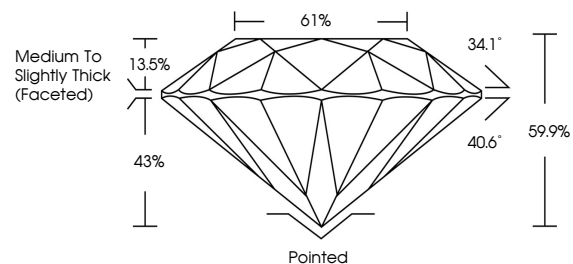

ELECTRONIC COPY

LG786615834
Report verification at igi.org

March 27, 2026
IGI Report Number **LG786615834**
Description **LABORATORY GROWN DIAMOND**
Shape and Cutting Style **ROUND BRILLIANT**
Measurements **7.47 - 7.51 X 4.49 MM**
GRADING RESULTS
Carat Weight **1.55 CARAT**
Color Grade **E**
Clarity Grade **VVS 2**
Cut Grade **EXCELLENT**

March 27, 2026
IGI Report Number **LG786615834**
Description **LABORATORY GROWN DIAMOND**
Shape and Cutting Style **ROUND BRILLIANT**
Measurements **7.47 - 7.51 X 4.49 MM**
GRADING RESULTS
Carat Weight **1.55 CARAT**
Color Grade **E**
Clarity Grade **VVS 2**
Cut Grade **EXCELLENT**

ADDITIONAL GRADING INFORMATION

Polish **EXCELLENT**
Symmetry **EXCELLENT**
Fluorescence **NONE**
Inscription(s) **LG786615834**

Comments: This Laboratory Grown Diamond was created by Chemical Vapor Deposition (CVD) growth process.
Type IIa

PROPORTIONS