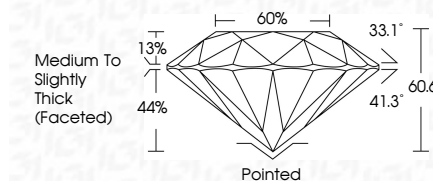

ADDITIONAL GRADING INFORMATION

Polish **EXCELLENT**
Symmetry **EXCELLENT**
Fluorescence **NONE**
Inscription(s) **IGI LG786621875**

Comments: This Laboratory Grown Diamond was created by Chemical Vapor Deposition (CVD) growth process. Type IIa

COLOR

D E F G H I J Faint Very Light Light

CLARITY

FL	IF	VS¹⁻²	VS¹⁻²	SI¹⁻²	I¹⁻³
Flawless	Internally Flawless	Very Very Slightly Included	Very Slightly Included	Slightly Included	Included

ADDITIONAL GRADING INFORMATION

Polish **EXCELLENT**
Symmetry **EXCELLENT**
Fluorescence **NONE**
Inscription(s) **IGI LG786621875**
Comments: This Laboratory Grown Diamond was created by Chemical Vapor Deposition (CVD) growth process. Type IIa

IGI

March 27, 2026
IGI Report No **LG786621875**
ROUND BRILLIANT
6.46 - 6.50 X 3.92 MM
1.00 CARAT
Color Grade **E**
Clarity Grade **VS 1**
Depth **IDEAL**
Table **60.6%**
Girdle **Medium To Slightly Thick (Faceted)**
Culet **Pointed**
Polish **EXCELLENT**
Symmetry **EXCELLENT**
Fluorescence **NONE**
Inscriptions(s) **IGI LG786621875**
Comments: This Laboratory Grown Diamond was created by Chemical Vapor Deposition (CVD) growth process. Type IIa

Certified
**SUSTAINABILITY RATED
DIAMOND**
SCS GLOBAL SERVICES

All certified diamonds come with an individual certificate, **ONLY** available at an accredited retailer

FOR THE SUSTAINABILITY RATED CERTIFICATE, SCAN HERE →