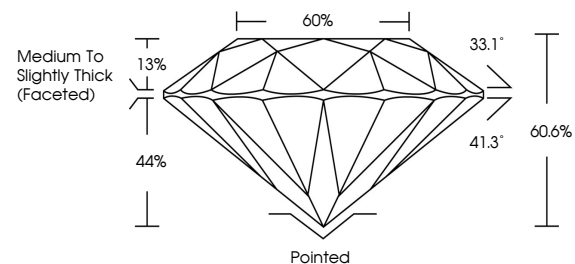

ELECTRONIC COPY

LG786621875
Report verification at igi.org

March 27, 2026
IGI Report Number **LG786621875**
Description **LABORATORY GROWN DIAMOND**
Shape and Cutting Style **ROUND BRILLIANT**
Measurements **6.46 - 6.50 X 3.92 MM**
GRADING RESULTS
Carat Weight **1.00 CARAT**
Color Grade **E**
Clarity Grade **VS 1**
Cut Grade **IDEAL**

March 27, 2026
IGI Report Number **LG786621875**
Description **LABORATORY GROWN DIAMOND**
Shape and Cutting Style **ROUND BRILLIANT**
Measurements **6.46 - 6.50 X 3.92 MM**
GRADING RESULTS
Carat Weight **1.00 CARAT**
Color Grade **E**
Clarity Grade **VS 1**
Cut Grade **IDEAL**

PROPORTIONS