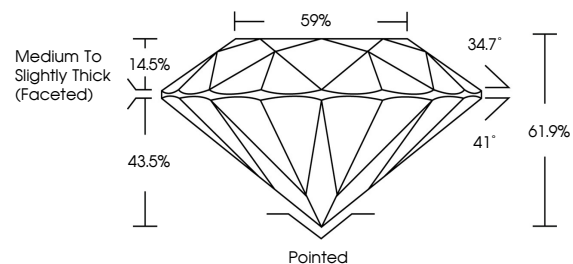

ELECTRONIC COPY

LG786622084
Report verification at igi.org

March 26, 2026
IGI Report Number **LG786622084**
Description **LABORATORY GROWN DIAMOND**
Shape and Cutting Style **ROUND BRILLIANT**
Measurements **7.39 - 7.42 X 4.58 MM**
GRADING RESULTS
Carat Weight **1.55 CARAT**
Color Grade **E**
Clarity Grade **VVS 2**
Cut Grade **IDEAL**

March 26, 2026
IGI Report Number **LG786622084**
Description **LABORATORY GROWN DIAMOND**
Shape and Cutting Style **ROUND BRILLIANT**
Measurements **7.39 - 7.42 X 4.58 MM**
GRADING RESULTS
Carat Weight **1.55 CARAT**
Color Grade **E**
Clarity Grade **VVS 2**
Cut Grade **IDEAL**

PROPORTIONS

Sample Image Used

ADDITIONAL GRADING INFORMATION

Polish **EXCELLENT**
Symmetry **EXCELLENT**
Fluorescence **NONE**
Inscription(s) **IGI LG786622084**

Comments: This Laboratory Grown Diamond was created by Chemical Vapor Deposition (CVD) growth process. Type IIa

IGI

March 26, 2026
IGI Report No **LG786622084**
ROUND BRILLIANT
7.39 - 7.42 X 4.58 MM
Carat Weight **1.55 CARAT**
Color Grade **E**
Clarity Grade **VVS 2**
Cut Grade **IDEAL**
Depth **61.9%**
Table **14.5%**
Girdle **Medium To Slightly Thick (Faceted)**
Culet **Pointed**
Polish **EXCELLENT**
Symmetry **EXCELLENT**
Fluorescence **NONE**
Inscriptions(s) **IGI LG786622084**
Comments: This Laboratory Grown Diamond was created by Chemical Vapor Deposition (CVD) growth process. Type IIa