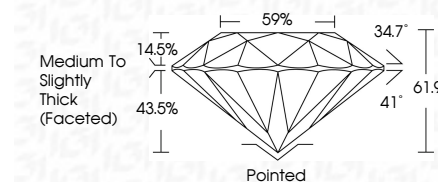

ELECTRONIC COPY

LG786622084
Report verification at igi.org

March 26, 2026
IGI Report Number **LG786622084**
Description **LABORATORY GROWN DIAMOND**
Shape and Cutting Style **ROUND BRILLIANT**
Measurements **7.39 - 7.42 X 4.58 MM**
GRADING RESULTS
Carat Weight **1.55 CARAT**
Color Grade **E**
Clarity Grade **VVS 2**
Cut Grade **IDEAL**

March 26, 2026
IGI Report Number **LG786622084**
Description **LABORATORY GROWN DIAMOND**
Shape and Cutting Style **ROUND BRILLIANT**
Measurements **7.39 - 7.42 X 4.58 MM**
GRADING RESULTS
Carat Weight **1.55 CARAT**
Color Grade **E**
Clarity Grade **VVS 2**
Cut Grade **IDEAL**

PROPORTIONS

Sample Image Used

ADDITIONAL GRADING INFORMATION

Polish **EXCELLENT**
Symmetry **EXCELLENT**
Fluorescence **NONE**
Inscription(s) **IGI LG786622084**

Comments: This Laboratory Grown Diamond was created by Chemical Vapor Deposition (CVD) growth process. Type IIa

IGI

March 26, 2026
IGI Report No **LG786622084**
ROUND BRILLIANT
7.39 - 7.42 X 4.58 MM
Carat Weight **1.55 CARAT**
Color Grade **E**
Clarity Grade **VVS 2**
Cut Grade **IDEAL**
Depth **61.9%**
Table **14.5%**
Girdle **Medium To Slightly Thick (Faceted)**
Culet **Pointed**
Polish **EXCELLENT**
Symmetry **EXCELLENT**
Fluorescence **NONE**
Inscriptions(s) **IGI LG786622084**
Comments: This Laboratory Grown Diamond was created by Chemical Vapor Deposition (CVD) growth process. Type IIa