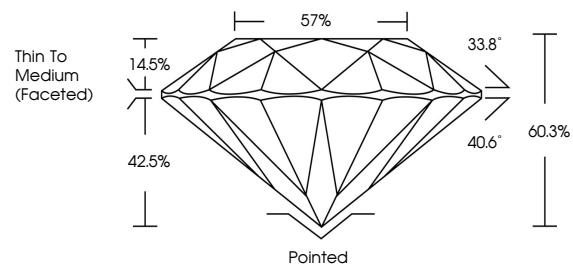

ELECTRONIC COPY

LG786693353
Report verification at igi.org

April 1, 2026
IGI Report Number **LG786693353**
Description **LABORATORY GROWN DIAMOND**
Shape and Cutting Style **ROUND BRILLIANT**
Measurements **6.48 - 6.53 X 3.92 MM**
GRADING RESULTS
Carat Weight **1.00 CARAT**
Color Grade **D**
Clarity Grade **VVS 2**
Cut Grade **IDEAL**

April 1, 2026
IGI Report Number **LG786693353**
Description **LABORATORY GROWN DIAMOND**
Shape and Cutting Style **ROUND BRILLIANT**
Measurements **6.48 - 6.53 X 3.92 MM**
GRADING RESULTS
Carat Weight **1.00 CARAT**
Color Grade **D**
Clarity Grade **VVS 2**
Cut Grade **IDEAL**

PROPORTIONS

Sample Image Used

ADDITIONAL GRADING INFORMATION

Polish **EXCELLENT**
Symmetry **EXCELLENT**
Fluorescence **NONE**
Inscription(s) **IGI LG786693353**

Comments: This Laboratory Grown Diamond was created by Chemical Vapor Deposition (CVD) growth process. Type IIa

IGI

April 1, 2026
IGI Report No **LG786693353**
ROUND BRILLIANT
6.48 - 6.53 X 3.92 MM
Carat Weight **1.00 CARAT**
Color Grade **D**
Clarity Grade **VVS 2**
Cut Grade **IDEAL**
Depth **60.3%**
Table **57%**
Girdle **Thin To Medium (Faceted)**
Culet **Pointed**
Polish **EXCELLENT**
Symmetry **EXCELLENT**
Fluorescence **NONE**
Inscriptions(s) **IGI LG786693353**
Comments: This Laboratory Grown Diamond was created by Chemical Vapor Deposition (CVD) growth process. Type IIa