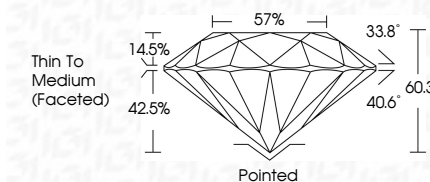

ELECTRONIC COPY

LG786693353
Report verification at igi.org

April 1, 2026
IGI Report Number **LG786693353**
Description **LABORATORY GROWN DIAMOND**
Shape and Cutting Style **ROUND BRILLIANT**
Measurements **6.48 - 6.53 X 3.92 MM**
GRADING RESULTS
Carat Weight **1.00 CARAT**
Color Grade **D**
Clarity Grade **VVS 2**
Cut Grade **IDEAL**

April 1, 2026
IGI Report Number **LG786693353**
Description **LABORATORY GROWN DIAMOND**
Shape and Cutting Style **ROUND BRILLIANT**
Measurements **6.48 - 6.53 X 3.92 MM**
GRADING RESULTS
Carat Weight **1.00 CARAT**
Color Grade **D**
Clarity Grade **VVS 2**
Cut Grade **IDEAL**

PROPORTIONS

Sample Image Used

ADDITIONAL GRADING INFORMATION

Polish **EXCELLENT**
Symmetry **EXCELLENT**
Fluorescence **NONE**
Inscription(s) **IGI LG786693353**

Comments: This Laboratory Grown Diamond was created by Chemical Vapor Deposition (CVD) growth process. Type IIa

IGI

April 1, 2026
IGI Report No **LG786693353**
ROUND BRILLIANT
6.48 - 6.53 X 3.92 MM
Carat Weight **1.00 CARAT**
Color Grade **D**
Clarity Grade **VVS 2**
Cut Grade **IDEAL**
Depth **60.3%**
Table **57%**
Girdle **Thin To Medium (Faceted)**
Culet **Pointed**
Polish **EXCELLENT**
Symmetry **EXCELLENT**
Fluorescence **NONE**
Inscriptions(s) **IGI LG786693353**
Comments: This Laboratory Grown Diamond was created by Chemical Vapor Deposition (CVD) growth process. Type IIa