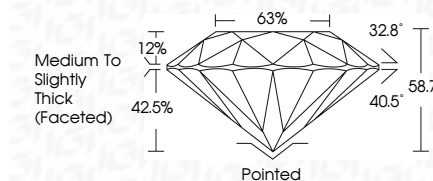

ELECTRONIC COPY

LG786693435
Report verification at igi.org

March 30, 2026
IGI Report Number **LG786693435**
Description **LABORATORY GROWN DIAMOND**
Shape and Cutting Style **ROUND BRILLIANT**
Measurements **6.50 - 6.53 X 3.82 MM**
GRADING RESULTS
Carat Weight **1.00 CARAT**
Color Grade **E**
Clarity Grade **VVS 2**
Cut Grade **EXCELLENT**

March 30, 2026
IGI Report Number **LG786693435**
Description **LABORATORY GROWN DIAMOND**
Shape and Cutting Style **ROUND BRILLIANT**
Measurements **6.50 - 6.53 X 3.82 MM**
GRADING RESULTS
Carat Weight **1.00 CARAT**
Color Grade **E**
Clarity Grade **VVS 2**
Cut Grade **EXCELLENT**

PROPORTIONS

Sample Image Used

ADDITIONAL GRADING INFORMATION
Polish **EXCELLENT**
Symmetry **EXCELLENT**
Fluorescence **NONE**
Inscription(s) **IGI LG786693435**
Comments: This Laboratory Grown Diamond was created by Chemical Vapor Deposition (CVD) growth process. Type IIa

March 30, 2026
IGI Report No **LG786693435**
ROUND BRILLIANT
6.50 - 6.53 X 3.82 MM
Carat Weight **1.00 CARAT**
Color Grade **E**
Clarity Grade **VVS 2**
Cut Grade **EXCELLENT**
Depth **58.7%**
Table **63%**
Girdle **Medium To Slightly Thick (Faceted)**
Culet **Pointed**
Polish **EXCELLENT**
Symmetry **EXCELLENT**
Fluorescence **NONE**
Inscription(s) **IGI LG786693435**
Comments: This Laboratory Grown Diamond was created by Chemical Vapor Deposition (CVD) growth process. Type IIa