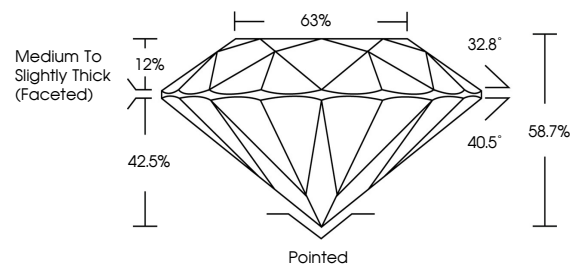

ELECTRONIC COPY

LG786693435
Report verification at igi.org

March 30, 2026
IGI Report Number **LG786693435**
Description **LABORATORY GROWN DIAMOND**
Shape and Cutting Style **ROUND BRILLIANT**
Measurements **6.50 - 6.53 X 3.82 MM**
GRADING RESULTS
Carat Weight **1.00 CARAT**
Color Grade **E**
Clarity Grade **VVS 2**
Cut Grade **EXCELLENT**

March 30, 2026
IGI Report Number **LG786693435**
Description **LABORATORY GROWN DIAMOND**
Shape and Cutting Style **ROUND BRILLIANT**
Measurements **6.50 - 6.53 X 3.82 MM**
GRADING RESULTS
Carat Weight **1.00 CARAT**
Color Grade **E**
Clarity Grade **VVS 2**
Cut Grade **EXCELLENT**

PROPORTIONS

Sample Image Used

ADDITIONAL GRADING INFORMATION
Polish **EXCELLENT**
Symmetry **EXCELLENT**
Fluorescence **NONE**
Inscription(s) **IGI LG786693435**
Comments: This Laboratory Grown Diamond was created by Chemical Vapor Deposition (CVD) growth process. Type IIa

March 30, 2026
IGI Report No **LG786693435**
ROUND BRILLIANT
6.50 - 6.53 X 3.82 MM
Carat Weight **1.00 CARAT**
Color Grade **E**
Clarity Grade **VVS 2**
Cut Grade **EXCELLENT**
Depth **58.7%**
Table **63%**
Girdle **Medium To Slightly Thick (Faceted)**
Culet **Pointed**
Polish **EXCELLENT**
Symmetry **EXCELLENT**
Fluorescence **NONE**
Inscription(s) **IGI LG786693435**
Comments: This Laboratory Grown Diamond was created by Chemical Vapor Deposition (CVD) growth process. Type IIa