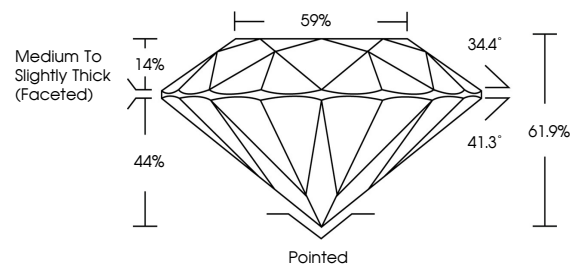

ELECTRONIC COPY

LG786693507
Report verification at igi.org

March 31, 2026
IGI Report Number **LG786693507**
Description **LABORATORY GROWN DIAMOND**
Shape and Cutting Style **ROUND BRILLIANT**
Measurements **7.43 - 7.46 X 4.61 MM**
GRADING RESULTS
Carat Weight **1.58 CARAT**
Color Grade **D**
Clarity Grade **VVS 2**
Cut Grade **IDEAL**

March 31, 2026
IGI Report Number **LG786693507**
Description **LABORATORY GROWN DIAMOND**
Shape and Cutting Style **ROUND BRILLIANT**
Measurements **7.43 - 7.46 X 4.61 MM**
GRADING RESULTS
Carat Weight **1.58 CARAT**
Color Grade **D**
Clarity Grade **VVS 2**
Cut Grade **IDEAL**

PROPORTIONS

Sample Image Used

ADDITIONAL GRADING INFORMATION

Polish **EXCELLENT**
Symmetry **EXCELLENT**
Fluorescence **NONE**
Inscription(s) **IGI LG786693507**

Comments: This Laboratory Grown Diamond was created by Chemical Vapor Deposition (CVD) growth process. Type IIa