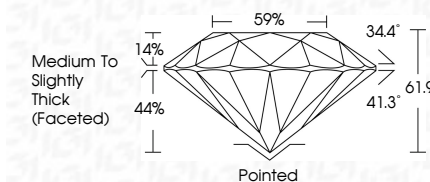

ADDITIONAL GRADING INFORMATION

Polish **EXCELLENT**
Symmetry **EXCELLENT**
Fluorescence **NONE**
Inscription(s) **IGI LG786693507**

Comments: This Laboratory Grown Diamond was created by Chemical Vapor Deposition (CVD) growth process. Type IIa

COLOR

D E F G H I J Faint Very Light Light

CLARITY

FL	IF	VS¹⁻²	VS¹⁻²	SI¹⁻²	I¹⁻³
Flawless	Internally Flawless	Very Very Slightly Included	Very Slightly Included	Slightly Included	Included

ADDITIONAL GRADING INFORMATION

Polish **EXCELLENT**
Symmetry **EXCELLENT**
Fluorescence **NONE**
Inscription(s) **IGI LG786693507**
Comments: This Laboratory Grown Diamond was created by Chemical Vapor Deposition (CVD) growth process. Type IIa

IGI

March 31, 2026
IGI Report No **LG786693507**
ROUND BRILLIANT
7.43 - 7.46 X 4.61 MM
1.58 CARAT
Color Grade **D**
Clarity Grade **VVS 2**
Depth **61.9%**
Table **59%**
Girdle **Medium To Slightly Thick (Faceted)**
Culet **Pointed**
Polish **EXCELLENT**
Symmetry **EXCELLENT**
Fluorescence **NONE**
Inscriptions(s) **IGI LG786693507**
Comments: This Laboratory Grown Diamond was created by Chemical Vapor Deposition (CVD) growth process. Type IIa

Certified
**SUSTAINABILITY RATED
DIAMOND**
SCS GLOBAL SERVICES

All certified diamonds come with an individual certificate, **ONLY** available at an accredited retailer

FOR THE SUSTAINABILITY RATED CERTIFICATE, SCAN HERE →