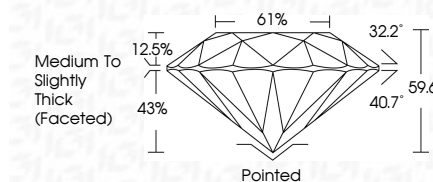

ADDITIONAL GRADING INFORMATION
Polish **EXCELLENT**
Symmetry **EXCELLENT**
Fluorescence **NONE**
Inscription(s) **IGI LG786693517**

Comments: This Laboratory Grown Diamond was created by Chemical Vapor Deposition (CVD) growth process. Type IIa

COLOR

D E F G H I J Faint Very Light Light

CLARITY

FL	IF	VS¹⁻²	VS¹⁻²	SI¹⁻²	I¹⁻³
Flawless	Internally Flawless	Very Very Slightly Included	Very Slightly Included	Slightly Included	Included

ADDITIONAL GRADING INFORMATION

Polish **EXCELLENT**
Symmetry **EXCELLENT**
Fluorescence **NONE**
Inscription(s) **IGI LG786693517**
Comments: This Laboratory Grown Diamond was created by Chemical Vapor Deposition (CVD) growth process. Type IIa

IGI

April 3, 2026
IGI Report No **LG786693517**
ROUND BRILLIANT
Carat Weight **1.07 CARAT**
Color Grade **E**
Clarity Grade **VVS 2**
Cut Grade **EXCELLENT**
Depth **59.6%**
Table **61%**
Girdle **Medium To Slightly Thick (Faceted)**
Culet **Pointed**
Polish **EXCELLENT**
Symmetry **EXCELLENT**
Fluorescence **NONE**
Inscriptions(s) **IGI LG786693517**
Comments: This Laboratory Grown Diamond was created by Chemical Vapor Deposition (CVD) growth process. Type IIa

Certified
**SUSTAINABILITY RATED
DIAMOND**
SCS GLOBAL SERVICES

All certified diamonds come with an individual certificate, **ONLY** available at an accredited retailer

FOR THE SUSTAINABILITY RATED CERTIFICATE, SCAN HERE →