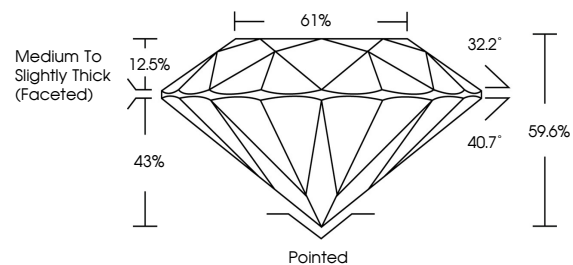

ELECTRONIC COPY

LG786693517
Report verification at igi.org

April 3, 2026
IGI Report Number **LG786693517**
Description **LABORATORY GROWN DIAMOND**
Shape and Cutting Style **ROUND BRILLIANT**
Measurements **6.60 - 6.62 X 3.94 MM**
GRADING RESULTS
Carat Weight **1.07 CARAT**
Color Grade **E**
Clarity Grade **VVS 2**
Cut Grade **EXCELLENT**

April 3, 2026
IGI Report Number **LG786693517**
Description **LABORATORY GROWN DIAMOND**
Shape and Cutting Style **ROUND BRILLIANT**
Measurements **6.60 - 6.62 X 3.94 MM**
GRADING RESULTS
Carat Weight **1.07 CARAT**
Color Grade **E**
Clarity Grade **VVS 2**
Cut Grade **EXCELLENT**

PROPORTIONS