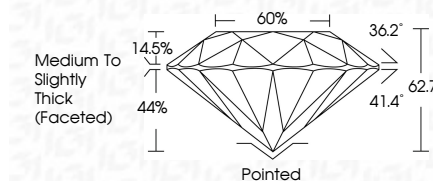

ELECTRONIC COPY

LG786693531
Report verification at igi.org

April 3, 2026
IGI Report Number **LG786693531**
Description **LABORATORY GROWN DIAMOND**
Shape and Cutting Style **ROUND BRILLIANT**
Measurements **6.34 - 6.36 X 3.98 MM**
GRADING RESULTS
Carat Weight **1.00 CARAT**
Color Grade **D**
Clarity Grade **VVS 2**
Cut Grade **EXCELLENT**

April 3, 2026
IGI Report Number **LG786693531**
Description **LABORATORY GROWN DIAMOND**
Shape and Cutting Style **ROUND BRILLIANT**
Measurements **6.34 - 6.36 X 3.98 MM**
GRADING RESULTS
Carat Weight **1.00 CARAT**
Color Grade **D**
Clarity Grade **VVS 2**
Cut Grade **EXCELLENT**

PROPORTIONS

Sample Image Used

ADDITIONAL GRADING INFORMATION
Polish **EXCELLENT**
Symmetry **EXCELLENT**
Fluorescence **NONE**
Inscription(s) **IGI LG786693531**
Comments: This Laboratory Grown Diamond was created by Chemical Vapor Deposition (CVD) growth process. Type IIa

April 3, 2026
IGI Report No **LG786693531**
ROUND BRILLIANT
6.34 - 6.36 X 3.98 MM
Carat Weight **1.00 CARAT**
Color Grade **D**
Clarity Grade **VVS 2**
Cut Grade **EXCELLENT**
Depth **62.7%**
Table **60%**
Girdle **Medium To Slightly Thick (Faceted)**
Culet **Pointed**
Polish **EXCELLENT**
Symmetry **EXCELLENT**
Fluorescence **NONE**
Inscriptions(s) **IGI LG786693531**
Comments: This Laboratory Grown Diamond was created by Chemical Vapor Deposition (CVD) growth process. Type IIa