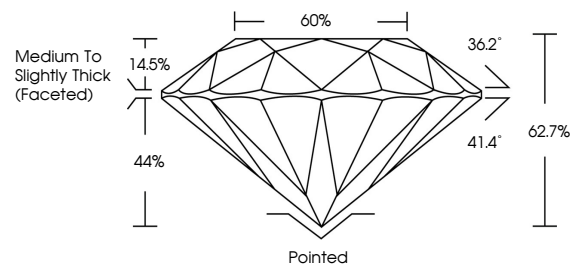

ELECTRONIC COPY

LG786693531
Report verification at igi.org

April 3, 2026
IGI Report Number **LG786693531**
Description **LABORATORY GROWN DIAMOND**
Shape and Cutting Style **ROUND BRILLIANT**
Measurements **6.34 - 6.36 X 3.98 MM**
GRADING RESULTS
Carat Weight **1.00 CARAT**
Color Grade **D**
Clarity Grade **VVS 2**
Cut Grade **EXCELLENT**

April 3, 2026
IGI Report Number **LG786693531**
Description **LABORATORY GROWN DIAMOND**
Shape and Cutting Style **ROUND BRILLIANT**
Measurements **6.34 - 6.36 X 3.98 MM**
GRADING RESULTS
Carat Weight **1.00 CARAT**
Color Grade **D**
Clarity Grade **VVS 2**
Cut Grade **EXCELLENT**

PROPORTIONS

Sample Image Used

ADDITIONAL GRADING INFORMATION
Polish **EXCELLENT**
Symmetry **EXCELLENT**
Fluorescence **NONE**
Inscription(s) **IGI LG786693531**
Comments: This Laboratory Grown Diamond was created by Chemical Vapor Deposition (CVD) growth process. Type IIa

April 3, 2026
IGI Report No **LG786693531**
ROUND BRILLIANT
6.34 - 6.36 X 3.98 MM
Carat Weight **1.00 CARAT**
Color Grade **D**
Clarity Grade **VVS 2**
Cut Grade **EXCELLENT**
Depth **62.7%**
Table **60%**
Girdle **Medium To Slightly Thick (Faceted)**
Culet **Pointed**
Polish **EXCELLENT**
Symmetry **EXCELLENT**
Fluorescence **NONE**
Inscriptions(s) **IGI LG786693531**
Comments: This Laboratory Grown Diamond was created by Chemical Vapor Deposition (CVD) growth process. Type IIa