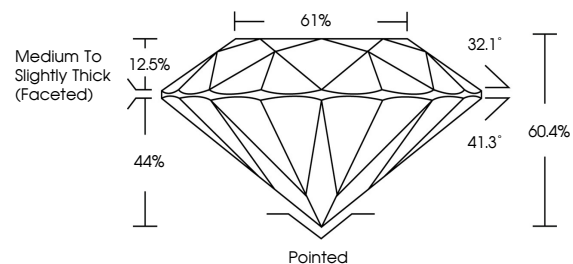

**ELECTRONIC COPY**

LG786693584  
Report verification at igi.org

April 1, 2026  
IGI Report Number **LG786693584**  
Description **LABORATORY GROWN DIAMOND**  
Shape and Cutting Style **ROUND BRILLIANT**  
Measurements **6.47 - 6.51 X 3.92 MM**  
**GRADING RESULTS**  
Carat Weight **1.01 CARAT**  
Color Grade **E**  
Clarity Grade **VVS 2**  
Cut Grade **EXCELLENT**

April 1, 2026  
IGI Report Number **LG786693584**  
Description **LABORATORY GROWN DIAMOND**  
Shape and Cutting Style **ROUND BRILLIANT**  
Measurements **6.47 - 6.51 X 3.92 MM**  
**GRADING RESULTS**  
Carat Weight **1.01 CARAT**  
Color Grade **E**  
Clarity Grade **VVS 2**  
Cut Grade **EXCELLENT**

**PROPORTIONS**

Sample Image Used

**ADDITIONAL GRADING INFORMATION**  
Polish **EXCELLENT**  
Symmetry **EXCELLENT**  
Fluorescence **NONE**  
Inscription(s) **IGI LG786693584**

Comments: This Laboratory Grown Diamond was created by Chemical Vapor Deposition (CVD) growth process. Type IIa

April 1, 2026  
IGI Report No **LG786693584**  
**ROUND BRILLIANT**  
6.47 - 6.51 X 3.92 MM  
1.01 CARAT  
Color Grade **E**  
Clarity Grade **VVS 2**  
Cut Grade **EXCELLENT**  
Depth **60.4%**  
Table **61%**  
Girdle **Medium To Slightly Thick (Faceted)**  
Culet **Pointed**  
Polish **EXCELLENT**  
Symmetry **EXCELLENT**  
Fluorescence **NONE**  
Inscriptions(s) **IGI LG786693584**  
Comments: This Laboratory Grown Diamond was created by Chemical Vapor Deposition (CVD) growth process. Type IIa