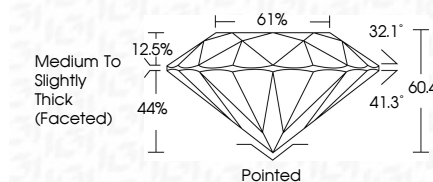

ADDITIONAL GRADING INFORMATION
Polish **EXCELLENT**
Symmetry **EXCELLENT**
Fluorescence **NONE**
Inscription(s) **IGI LG786693584**

Comments: This Laboratory Grown Diamond was created by Chemical Vapor Deposition (CVD) growth process. Type IIa

COLOR

D E F G H I J Faint Very Light Light

CLARITY

FL	IF	VS¹⁻²	VS¹⁻²	SI¹⁻²	I¹⁻³
Flawless	Internally Flawless	Very Very Slightly Included	Very Slightly Included	Slightly Included	Included

ADDITIONAL GRADING INFORMATION

Polish **EXCELLENT**
Symmetry **EXCELLENT**
Fluorescence **NONE**
Inscription(s) **IGI LG786693584**
Comments: This Laboratory Grown Diamond was created by Chemical Vapor Deposition (CVD) growth process. Type IIa

April 1, 2026
IGI Report No **LG786693584**
ROUND BRILLIANT
6.47 - 6.51 X 3.92 MM
1.01 CARAT
Color Grade **E**
Clarity Grade **VVS 2**
Cut Grade **EXCELLENT**
Depth **60.4%**
Table **61%**
Girdle **Medium To Slightly Thick (Faceted)**
Culet **Pointed**
Polish **EXCELLENT**
Symmetry **EXCELLENT**
Fluorescence **NONE**
Inscriptions(s) **IGI LG786693584**
Comments: This Laboratory Grown Diamond was created by Chemical Vapor Deposition (CVD) growth process. Type IIa

Certified
SUSTAINABILITY RATED DIAMOND
SCS GLOBAL SERVICES

All certified diamonds come with an individual certificate, **ONLY** available at an accredited retailer

FOR THE SUSTAINABILITY RATED CERTIFICATE, SCAN HERE →