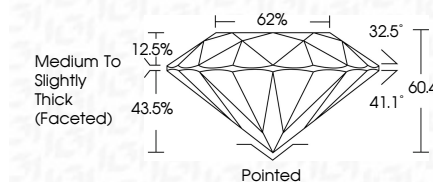

ADDITIONAL GRADING INFORMATION
Polish **EXCELLENT**
Symmetry **EXCELLENT**
Fluorescence **NONE**
Inscription(s) **IGI LG786693741**

Comments: This Laboratory Grown Diamond was created by Chemical Vapor Deposition (CVD) growth process. Type IIa

COLOR

D E F G H I J Faint Very Light Light

CLARITY

FL	IF	VS¹⁻²	VS¹⁻²	SI¹⁻²	I¹⁻³
Flawless	Internally Flawless	Very Very Slightly Included	Very Slightly Included	Slightly Included	Included

ADDITIONAL GRADING INFORMATION

Polish **EXCELLENT**
Symmetry **EXCELLENT**
Fluorescence **NONE**
Inscription(s) **IGI LG786693741**
Comments: This Laboratory Grown Diamond was created by Chemical Vapor Deposition (CVD) growth process. Type IIa

April 1, 2026
IGI Report No **LG786693741**
ROUND BRILLIANT
6.59 - 6.63 X 3.99 MM
Carat Weight **1.08 CARAT**
Color Grade **E**
Clarity Grade **VVS 2**
Cut Grade **EXCELLENT**
Depth **60.4%**
Table **62%**
Girdle **Medium To Slightly Thick (Faceted)**
Culet **Pointed**
Polish **EXCELLENT**
Symmetry **EXCELLENT**
Fluorescence **NONE**
Inscription(s) **IGI LG786693741**
Comments: This Laboratory Grown Diamond was created by Chemical Vapor Deposition (CVD) growth process. Type IIa

Certified
SUSTAINABILITY RATED DIAMOND
SCS GLOBAL SERVICES

All certified diamonds come with an individual certificate, **ONLY** available at an accredited retailer

FOR THE SUSTAINABILITY RATED CERTIFICATE, SCAN HERE →