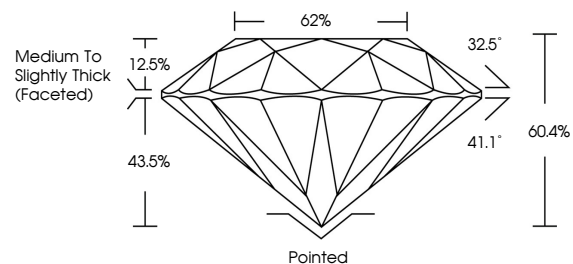

ELECTRONIC COPY

LG786693741
Report verification at igi.org

April 1, 2026
IGI Report Number **LG786693741**
Description **LABORATORY GROWN DIAMOND**
Shape and Cutting Style **ROUND BRILLIANT**
Measurements **6.59 - 6.63 X 3.99 MM**
GRADING RESULTS
Carat Weight **1.08 CARAT**
Color Grade **E**
Clarity Grade **VVS 2**
Cut Grade **EXCELLENT**

April 1, 2026
IGI Report Number **LG786693741**
Description **LABORATORY GROWN DIAMOND**
Shape and Cutting Style **ROUND BRILLIANT**
Measurements **6.59 - 6.63 X 3.99 MM**
GRADING RESULTS
Carat Weight **1.08 CARAT**
Color Grade **E**
Clarity Grade **VVS 2**
Cut Grade **EXCELLENT**

PROPORTIONS

Sample Image Used

ADDITIONAL GRADING INFORMATION
Polish **EXCELLENT**
Symmetry **EXCELLENT**
Fluorescence **NONE**
Inscription(s) **IGI LG786693741**

Comments: This Laboratory Grown Diamond was created by Chemical Vapor Deposition (CVD) growth process. Type IIa

April 1, 2026
IGI Report No **LG786693741**
ROUND BRILLIANT
6.59 - 6.63 X 3.99 MM
Carat Weight **1.08 CARAT**
Color Grade **E**
Clarity Grade **VVS 2**
Cut Grade **EXCELLENT**
Depth **60.4%**
Table **62%**
Girdle **Medium To Slightly Thick (Faceted)**
Culet **Pointed**
Polish **EXCELLENT**
Symmetry **EXCELLENT**
Fluorescence **NONE**
Inscription(s) **IGI LG786693741**
Comments: This Laboratory Grown Diamond was created by Chemical Vapor Deposition (CVD) growth process. Type IIa