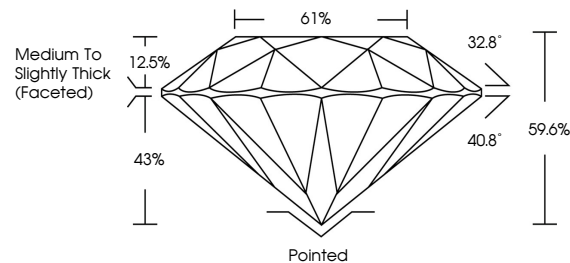

ELECTRONIC COPY

LG786693760
Report verification at igi.org

April 3, 2026
IGI Report Number **LG786693760**
Description **LABORATORY GROWN DIAMOND**
Shape and Cutting Style **ROUND BRILLIANT**
Measurements **6.49 - 6.54 X 3.88 MM**
GRADING RESULTS
Carat Weight **1.02 CARAT**
Color Grade **E**
Clarity Grade **VVS 2**
Cut Grade **EXCELLENT**

April 3, 2026
IGI Report Number **LG786693760**
Description **LABORATORY GROWN DIAMOND**
Shape and Cutting Style **ROUND BRILLIANT**
Measurements **6.49 - 6.54 X 3.88 MM**
GRADING RESULTS
Carat Weight **1.02 CARAT**
Color Grade **E**
Clarity Grade **VVS 2**
Cut Grade **EXCELLENT**

PROPORTIONS