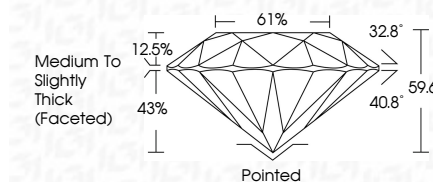

ADDITIONAL GRADING INFORMATION

Polish **EXCELLENT**
Symmetry **EXCELLENT**
Fluorescence **NONE**
Inscription(s) **IGI LG786693760**

Comments: This Laboratory Grown Diamond was created by Chemical Vapor Deposition (CVD) growth process. Type IIa

ADDITIONAL GRADING INFORMATION

Polish **EXCELLENT**
Symmetry **EXCELLENT**
Fluorescence **NONE**
Inscription(s) **IGI LG786693760**
Comments: This Laboratory Grown Diamond was created by Chemical Vapor Deposition (CVD) growth process. Type IIa

COLOR

D E F G H I J Faint Very Light Light

CLARITY

FL	IF	VS¹⁻²	VS¹⁻²	SI¹⁻²	I¹⁻³
Flawless	Internally Flawless	Very Very Slightly Included	Very Slightly Included	Slightly Included	Included

IGI

April 3, 2026
IGI Report No **LG786693760**
ROUND BRILLIANT
Carat Weight **1.02 CARAT**
Color Grade **E**
Clarity Grade **VVS 2**
Cut Grade **EXCELLENT**
Depth **59.6%**
Table **61%**
Girdle **Medium To Slightly Thick (Faceted)**
Culet **Pointed**
Polish **EXCELLENT**
Symmetry **EXCELLENT**
Fluorescence **NONE**
Inscriptions(s) **IGI LG786693760**
Comments: This Laboratory Grown Diamond was created by Chemical Vapor Deposition (CVD) growth process. Type IIa

Certified
SUSTAINABILITY RATED DIAMOND
SCS GLOBAL SERVICES

All certified diamonds come with an individual certificate, **ONLY** available at an accredited retailer

FOR THE SUSTAINABILITY RATED CERTIFICATE, SCAN HERE →