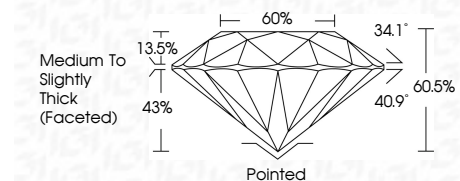

**ELECTRONIC COPY**

LG788688517  
Report verification at igi.org

April 9, 2026  
IGI Report Number **LG788688517**  
Description **LABORATORY GROWN DIAMOND**  
Shape and Cutting Style **ROUND BRILLIANT**  
Measurements **9.28 - 9.36 X 5.64 MM**

**GRADING RESULTS**  
Carat Weight **3.01 CARATS**  
Color Grade **F**  
Clarity Grade **VVS 2**  
Cut Grade **IDEAL**

**ADDITIONAL GRADING INFORMATION**  
Polish **EXCELLENT**  
Symmetry **EXCELLENT**  
Fluorescence **NONE**  
Inscription(s) **IGI LG788688517**  
Comments: This Laboratory Grown Diamond was created by Chemical Vapor Deposition (CVD) growth process. Type IIa

April 9, 2026  
IGI Report No LG788688517  
**ROUND BRILLIANT**  
9.28 - 9.36 X 5.64 MM  
3.01 CARATS  
F  
VVS 2  
IDEAL  
60.5%  
60%  
Medium To Slightly Thick (Faceted)  
Pointed  
EXCELLENT  
EXCELLENT  
NONE  
IGI LG788688517  
Comments: This Laboratory Grown Diamond was created by Chemical Vapor Deposition (CVD) growth process. Type IIa

**GRADING RESULTS**  
Carat Weight **3.01 CARATS**  
Color Grade **F**  
Clarity Grade **VVS 2**  
Cut Grade **IDEAL**

**ADDITIONAL GRADING INFORMATION**  
Polish **EXCELLENT**  
Symmetry **EXCELLENT**  
Fluorescence **NONE**  
Inscription(s) **IGI LG788688517**