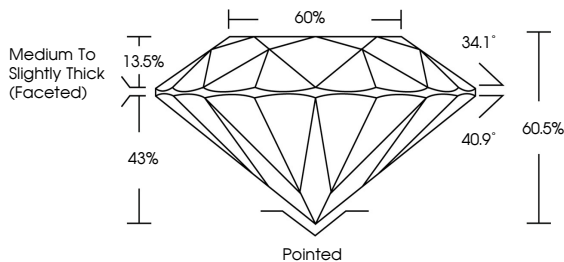

PROPORTIONS