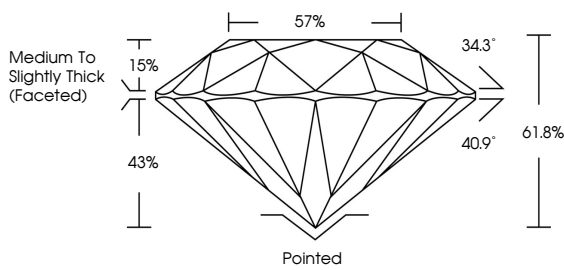

PROPORTIONS

COLOR

D	E	F	G	H	I	J	Faint	Very Light	Light

CLARITY

FL	IF	VVS¹⁻²	VS¹⁻²	SI¹⁻²	I¹⁻³
Flawless	Internally Flawless	Very Very Slightly Included	Very Slightly Included	Slightly Included	Included

Certified
**SUSTAINABILITY RATED
DIAMOND**
SCS GLOBAL SERVICES

All certified diamonds come with an individual certificate, **ONLY** available at an accredited retailer

FOR THE SUSTAINABILITY RATED CERTIFICATE, SCAN HERE →