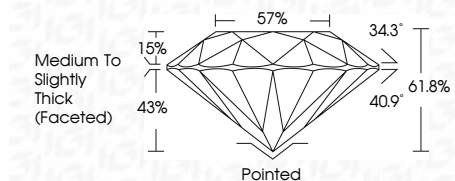

ELECTRONIC COPY

LG798614064
Report verification at igi.org

May 9, 2026
IGI Report Number **LG798614064**
Description **LABORATORY GROWN DIAMOND**
Shape and Cutting Style **ROUND BRILLIANT**
Measurements **8.08 - 8.14 X 5.01 MM**

GRADING RESULTS
Carat Weight **2.02 CARATS**
Color Grade **D**
Clarity Grade **VVS 2**
Cut Grade **IDEAL**

ADDITIONAL GRADING INFORMATION
Polish **EXCELLENT**
Symmetry **EXCELLENT**
Fluorescence **NONE**
Inscription(s) **IGI LG798614064**
Comments: This Laboratory Grown Diamond was created by Chemical Vapor Deposition (CVD) growth process. Type IIa

May 9, 2026
IGI Report No LG798614064
ROUND BRILLIANT
8.08 - 8.14 X 5.01 MM
2.02 CARATS
D
VVS 2
IDEAL
61.8%
57%
Medium To Slightly Thick (Faceted)
Pointed
EXCELLENT
EXCELLENT
NONE
IGI LG798614064
Comments: This Laboratory Grown Diamond was created by Chemical Vapor Deposition (CVD) growth process. Type IIa

LABORATORY GROWN DIAMOND REPORT

May 9, 2026
IGI Report Number **LG798614064**
Description **LABORATORY GROWN DIAMOND**
Shape and Cutting Style **ROUND BRILLIANT**
Measurements **8.08 - 8.14 X 5.01 MM**
GRADING RESULTS
Carat Weight **2.02 CARATS**
Color Grade **D**
Clarity Grade **VVS 2**
Cut Grade **IDEAL**