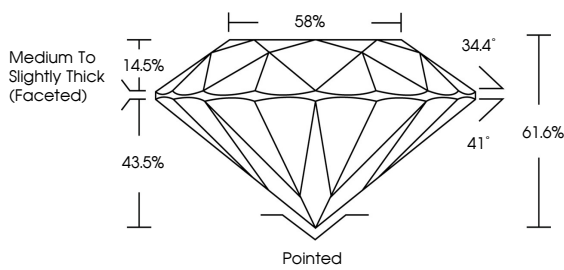

PROPORTIONS

COLOR

D	E	F	G	H	I	J	Faint	Very Light	Light

CLARITY

FL	IF	VVS¹⁻²	VS¹⁻²	SI¹⁻²	I¹⁻³
Flawless	Internally Flawless	Very Very Slightly Included	Very Slightly Included	Slightly Included	Included

Certified
**SUSTAINABILITY RATED
DIAMOND**
SCS GLOBAL SERVICES

All certified diamonds come with an individual certificate, **ONLY** available at an accredited retailer

FOR THE SUSTAINABILITY RATED CERTIFICATE, SCAN HERE →