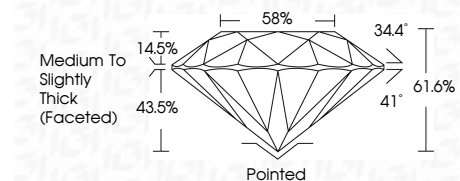

**ELECTRONIC COPY**

LG798614121  
Report verification at igi.org

May 7, 2026  
IGI Report Number **LG798614121**  
Description **LABORATORY GROWN DIAMOND**  
Shape and Cutting Style **ROUND BRILLIANT**  
Measurements **8.15 - 8.18 X 5.03 MM**

**GRADING RESULTS**  
Carat Weight **2.06 CARATS**  
Color Grade **F**  
Clarity Grade **VVS 2**  
Cut Grade **IDEAL**

**ADDITIONAL GRADING INFORMATION**  
Polish **EXCELLENT**  
Symmetry **EXCELLENT**  
Fluorescence **NONE**  
Inscription(s) **IGI LG798614121**  
Comments: This Laboratory Grown Diamond was created by Chemical Vapor Deposition (CVD) growth process. Type IIa

May 7, 2026  
IGI Report No LG798614121  
**ROUND BRILLIANT**  
8.15 - 8.18 X 5.03 MM  
2.06 CARATS  
Color Grade **F**  
Clarity Grade **VVS 2**  
Cut Grade **IDEAL**  
Depth **61.6%**  
Table **58%**  
Girdle **Medium To Slightly Thick (Faceted)**  
Culet **Pointed**  
Polish **EXCELLENT**  
Symmetry **EXCELLENT**  
Fluorescence **NONE**  
Inscriptions(s) **IGI LG798614121**  
Comments: This Laboratory Grown Diamond was created by Chemical Vapor Deposition (CVD) growth process. Type IIa

**LABORATORY GROWN DIAMOND REPORT**

May 7, 2026  
IGI Report Number **LG798614121**  
Description **LABORATORY GROWN DIAMOND**  
Shape and Cutting Style **ROUND BRILLIANT**  
Measurements **8.15 - 8.18 X 5.03 MM**  
**GRADING RESULTS**  
Carat Weight **2.06 CARATS**  
Color Grade **F**  
Clarity Grade **VVS 2**  
Cut Grade **IDEAL**