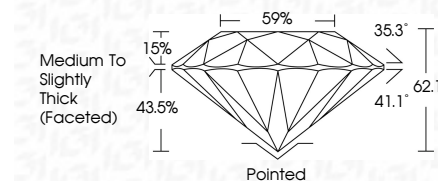

ELECTRONIC COPY

LG798614242
Report verification at igi.org

May 6, 2026
IGI Report Number **LG798614242**
Description **LABORATORY GROWN DIAMOND**
Shape and Cutting Style **ROUND BRILLIANT**
Measurements **8.03 - 8.08 X 5.01 MM**
GRADING RESULTS
Carat Weight **2.01 CARATS**
Color Grade **E**
Clarity Grade **VS 1**
Cut Grade **IDEAL**

May 6, 2026
IGI Report Number **LG798614242**
Description **LABORATORY GROWN DIAMOND**
Shape and Cutting Style **ROUND BRILLIANT**
Measurements **8.03 - 8.08 X 5.01 MM**
GRADING RESULTS
Carat Weight **2.01 CARATS**
Color Grade **E**
Clarity Grade **VS 1**
Cut Grade **IDEAL**

PROPORTIONS

Sample Image Used

ADDITIONAL GRADING INFORMATION

Polish **EXCELLENT**
Symmetry **EXCELLENT**
Fluorescence **NONE**
Inscription(s) **IGI LG798614242**

Comments: This Laboratory Grown Diamond was created by Chemical Vapor Deposition (CVD) growth process. Type IIa

May 6, 2026
IGI Report No **LG798614242**
ROUND BRILLIANT
8.03 - 8.08 X 5.01 MM
Carat Weight **2.01 CARATS**
Color Grade **E**
Clarity Grade **VS 1**
Cut Grade **IDEAL**
Depth **62.1%**
Table **59%**
Girdle **Medium To Slightly Thick (Faceted)**
Culet **Pointed**
Polish **EXCELLENT**
Symmetry **EXCELLENT**
Fluorescence **NONE**
Inscriptions(s) **IGI LG798614242**
Comments: This Laboratory Grown Diamond was created by Chemical Vapor Deposition (CVD) growth process. Type IIa