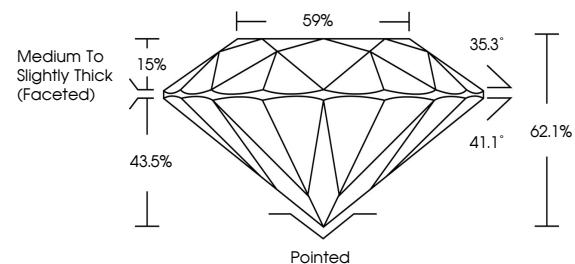

ELECTRONIC COPY

LG798614242
Report verification at igi.org

May 6, 2026
IGI Report Number **LG798614242**
Description **LABORATORY GROWN DIAMOND**
Shape and Cutting Style **ROUND BRILLIANT**
Measurements **8.03 - 8.08 X 5.01 MM**
GRADING RESULTS
Carat Weight **2.01 CARATS**
Color Grade **E**
Clarity Grade **VS 1**
Cut Grade **IDEAL**

May 6, 2026
IGI Report Number **LG798614242**
Description **LABORATORY GROWN DIAMOND**
Shape and Cutting Style **ROUND BRILLIANT**
Measurements **8.03 - 8.08 X 5.01 MM**
GRADING RESULTS
Carat Weight **2.01 CARATS**
Color Grade **E**
Clarity Grade **VS 1**
Cut Grade **IDEAL**

PROPORTIONS

Sample Image Used

ADDITIONAL GRADING INFORMATION

Polish **EXCELLENT**
Symmetry **EXCELLENT**
Fluorescence **NONE**
Inscription(s) **IGI LG798614242**

Comments: This Laboratory Grown Diamond was created by Chemical Vapor Deposition (CVD) growth process. Type IIa

May 6, 2026
IGI Report No **LG798614242**
ROUND BRILLIANT
8.03 - 8.08 X 5.01 MM
Carat Weight **2.01 CARATS**
Color Grade **E**
Clarity Grade **VS 1**
Cut Grade **IDEAL**
Depth **62.1%**
Table **59%**
Girdle **Medium To Slightly Thick (Faceted)**
Culet **Pointed**
Polish **EXCELLENT**
Symmetry **EXCELLENT**
Fluorescence **NONE**
Inscriptions(s) **IGI LG798614242**
Comments: This Laboratory Grown Diamond was created by Chemical Vapor Deposition (CVD) growth process. Type IIa