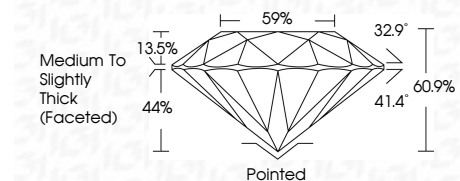

**ELECTRONIC COPY**

LG798614388  
Report verification at [igi.org](http://igi.org)

May 6, 2026  
IGI Report Number **LG798614388**  
Description **LABORATORY GROWN DIAMOND**  
Shape and Cutting Style **ROUND BRILLIANT**  
Measurements **8.10 - 8.17 X 4.96 MM**

**GRADING RESULTS**  
Carat Weight **2.00 CARATS**  
Color Grade **F**  
Clarity Grade **VVS 2**  
Cut Grade **IDEAL**

**ADDITIONAL GRADING INFORMATION**  
Polish **EXCELLENT**  
Symmetry **EXCELLENT**  
Fluorescence **NONE**  
Inscription(s) **IGI LG798614388**  
Comments: This Laboratory Grown Diamond was created by Chemical Vapor Deposition (CVD) growth process. Type IIa

May 6, 2026  
IGI Report No LG798614388  
**ROUND BRILLIANT**  
8.10 - 8.17 X 4.96 MM  
2.00 CARATS  
Color Grade **F**  
Clarity Grade **VVS 2**  
Depth **41.4%**  
Table **59%**  
Girdle **Medium To Slightly Thick (Faceted)**  
Culet **Pointed**  
Polish **EXCELLENT**  
Symmetry **EXCELLENT**  
Fluorescence **NONE**  
Inscription(s) **IGI LG798614388**  
Comments: This Laboratory Grown Diamond was created by Chemical Vapor Deposition (CVD) growth process. Type IIa

**LABORATORY GROWN DIAMOND REPORT**

May 6, 2026  
IGI Report Number **LG798614388**  
Description **LABORATORY GROWN DIAMOND**  
Shape and Cutting Style **ROUND BRILLIANT**  
Measurements **8.10 - 8.17 X 4.96 MM**  
**GRADING RESULTS**  
Carat Weight **2.00 CARATS**  
Color Grade **F**  
Clarity Grade **VVS 2**  
Cut Grade **IDEAL**