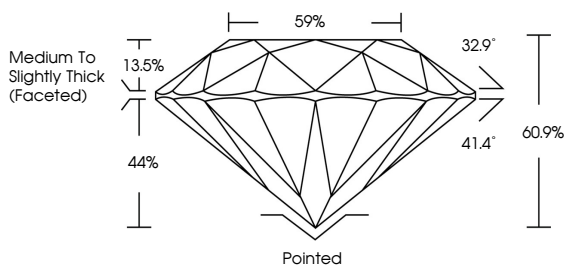

PROPORTIONS

COLOR

D	E	F	G	H	I	J	Faint	Very Light	Light

CLARITY

FL	IF	VVS¹⁻²	VS¹⁻²	SI¹⁻²	I¹⁻³
Flawless	Internally Flawless	Very Very Slightly Included	Very Slightly Included	Slightly Included	Included

Certified
**SUSTAINABILITY RATED
DIAMOND**
SCS GLOBAL SERVICES

All certified diamonds come with an individual certificate, **ONLY** available at an accredited retailer

FOR THE SUSTAINABILITY RATED CERTIFICATE, SCAN HERE →