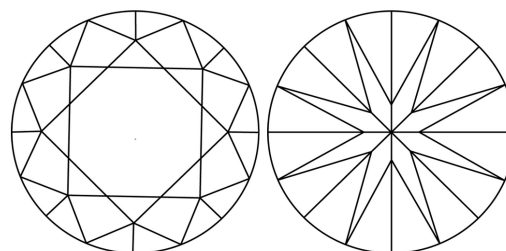

CLARITY CHARACTERISTICS

KEY TO SYMBOLS

Red symbols indicate internal characteristics.
Green symbols indicate external characteristics.