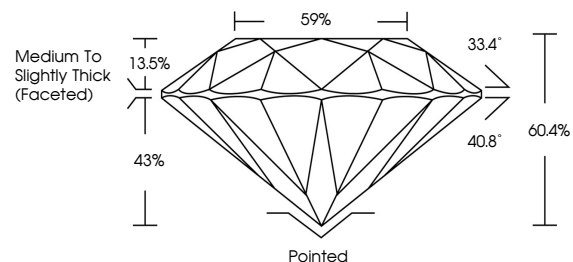

GRADING RESULTS

Carat Weight **2.26 CARATS**
Color Grade **F**
Clarity Grade **VVS 2**
Cut Grade **IDEAL**

ADDITIONAL GRADING INFORMATION

Polish **EXCELLENT**
Symmetry **EXCELLENT**
Fluorescence **NONE**
Inscription(s) **IGI LG801629027**
Comments: This Laboratory Grown Diamond was created by Chemical Vapor Deposition (CVD) growth process. Type IIa

May 12, 2026
IGI Report No LG801629027
ROUND BRILLIANT
8.46 - 8.49 X 5.12 MM
2.26 CARATS
Color Grade **F**
Clarity Grade **VVS 2**
Cut Grade **IDEAL**
Depth **60.4%**
Table **59%**
Girdle **Medium To Slightly Thick (Faceted)**
Culet **Pointed**
Polish **EXCELLENT**
Symmetry **EXCELLENT**
Fluorescence **NONE**
Inscription(s) **IGI LG801629027**
Comments: This Laboratory Grown Diamond was created by Chemical Vapor Deposition (CVD) growth process. Type IIa

GRADING RESULTS

Carat Weight **2.26 CARATS**
Color Grade **F**
Clarity Grade **VVS 2**
Cut Grade **IDEAL**

ADDITIONAL GRADING INFORMATION

Polish **EXCELLENT**
Symmetry **EXCELLENT**
Fluorescence **NONE**
Inscription(s) **IGI LG801629027**

Comments: This Laboratory Grown Diamond was created by Chemical Vapor Deposition (CVD) growth process. Type IIa

PROPORTIONS

CLARITY CHARACTERISTICS

KEY TO SYMBOLS

Red symbols indicate internal characteristics.
Green symbols indicate external characteristics.