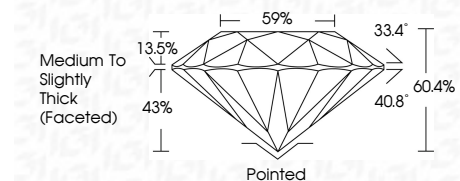

ELECTRONIC COPY

LG801629027
Report verification at igi.org

May 12, 2026
IGI Report Number **LG801629027**
Description **LABORATORY GROWN DIAMOND**
Shape and Cutting Style **ROUND BRILLIANT**
Measurements **8.46 - 8.49 X 5.12 MM**

GRADING RESULTS

Carat Weight **2.26 CARATS**
Color Grade **F**
Clarity Grade **VVS 2**
Cut Grade **IDEAL**

ADDITIONAL GRADING INFORMATION

Polish **EXCELLENT**
Symmetry **EXCELLENT**
Fluorescence **NONE**
Inscription(s) **IGI LG801629027**
Comments: This Laboratory Grown Diamond was created by Chemical Vapor Deposition (CVD) growth process. Type IIa

May 12, 2026
IGI Report No LG801629027
ROUND BRILLIANT
8.46 - 8.49 X 5.12 MM
2.26 CARATS
Color Grade **F**
Clarity Grade **VVS 2**
Cut Grade **IDEAL**
Depth **60.4%**
Table **59%**
Girdle **Medium To Slightly Thick (Faceted)**
Culet **Pointed**
Polish **EXCELLENT**
Symmetry **EXCELLENT**
Fluorescence **NONE**
Inscription(s) **IGI LG801629027**
Comments: This Laboratory Grown Diamond was created by Chemical Vapor Deposition (CVD) growth process. Type IIa

GRADING RESULTS

Carat Weight **2.26 CARATS**
Color Grade **F**
Clarity Grade **VVS 2**
Cut Grade **IDEAL**

ADDITIONAL GRADING INFORMATION

Polish **EXCELLENT**
Symmetry **EXCELLENT**
Fluorescence **NONE**
Inscription(s) **IGI LG801629027**