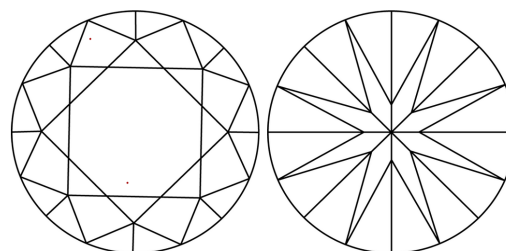

CLARITY CHARACTERISTICS

KEY TO SYMBOLS

Red symbols indicate internal characteristics.
Green symbols indicate external characteristics.