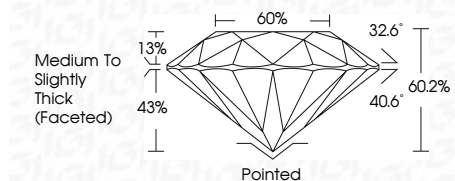

ELECTRONIC COPY

LG801629041
Report verification at igi.org

May 13, 2026
IGI Report Number **LG801629041**
Description **LABORATORY GROWN DIAMOND**
Shape and Cutting Style **ROUND BRILLIANT**
Measurements **8.45 - 8.50 X 5.10 MM**

GRADING RESULTS

Carat Weight **2.27 CARATS**
Color Grade **F**
Clarity Grade **VVS 1**
Cut Grade **EXCELLENT**

ADDITIONAL GRADING INFORMATION

Polish **EXCELLENT**
Symmetry **EXCELLENT**
Fluorescence **NONE**
Inscription(s) **IGI LG801629041**
Comments: This Laboratory Grown Diamond was created by Chemical Vapor Deposition (CVD) growth process. Type IIa

May 13, 2026
IGI Report No. LG801629041
ROUND BRILLIANT
8.45 - 8.50 X 5.10 MM
2.27 CARATS
Color Grade **F**
Clarity Grade **VVS 1**
Cut Grade **EXCELLENT**
Depth **60.2%**
Table **60%**
Girdle **Medium To Slightly Thick (Faceted)**
Culet **Pointed**
Polish **EXCELLENT**
Symmetry **EXCELLENT**
Fluorescence **NONE**
Inscriptions(s) **IGI LG801629041**
Comments: This Laboratory Grown Diamond was created by Chemical Vapor Deposition (CVD) growth process. Type IIa

GRADING RESULTS

Carat Weight **2.27 CARATS**
Color Grade **F**
Clarity Grade **VVS 1**
Cut Grade **EXCELLENT**

ADDITIONAL GRADING INFORMATION

Polish **EXCELLENT**
Symmetry **EXCELLENT**
Fluorescence **NONE**
Inscription(s) **IGI LG801629041**