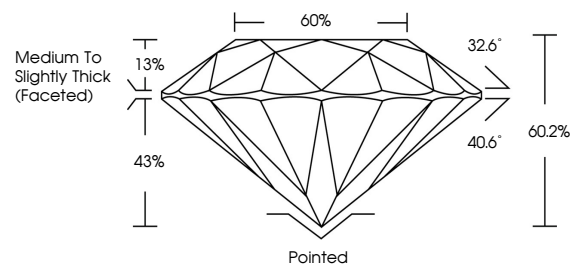

May 13, 2026
IGI Report No. LG801629041
ROUND BRILLIANT
8.45 - 8.50 X 5.10 MM
2.27 CARATS
Color Grade **F**
Clarity Grade **VVS 1**
Cut Grade **EXCELLENT**
Depth **60.2%**
Table **60%**
Girdle **Medium To Slightly Thick (Faceted)**
Culet **Pointed**
Polish **EXCELLENT**
Symmetry **EXCELLENT**
Fluorescence **NONE**
Inscriptions(s) **IGI LG801629041**
Comments: This Laboratory Grown Diamond was created by Chemical Vapor Deposition (CVD) growth process. Type IIa

LABORATORY GROWN DIAMOND REPORT

May 13, 2026
IGI Report Number **LG801629041**
Description **LABORATORY GROWN DIAMOND**
Shape and Cutting Style **ROUND BRILLIANT**
Measurements **8.45 - 8.50 X 5.10 MM**

GRADING RESULTS

Carat Weight **2.27 CARATS**
Color Grade **F**
Clarity Grade **VVS 1**
Cut Grade **EXCELLENT**

ADDITIONAL GRADING INFORMATION

Polish **EXCELLENT**
Symmetry **EXCELLENT**
Fluorescence **NONE**
Inscription(s) **IGI LG801629041**

Comments: This Laboratory Grown Diamond was created by Chemical Vapor Deposition (CVD) growth process. Type IIa

PROPORTIONS

CLARITY CHARACTERISTICS

KEY TO SYMBOLS

Red symbols indicate internal characteristics.
Green symbols indicate external characteristics.